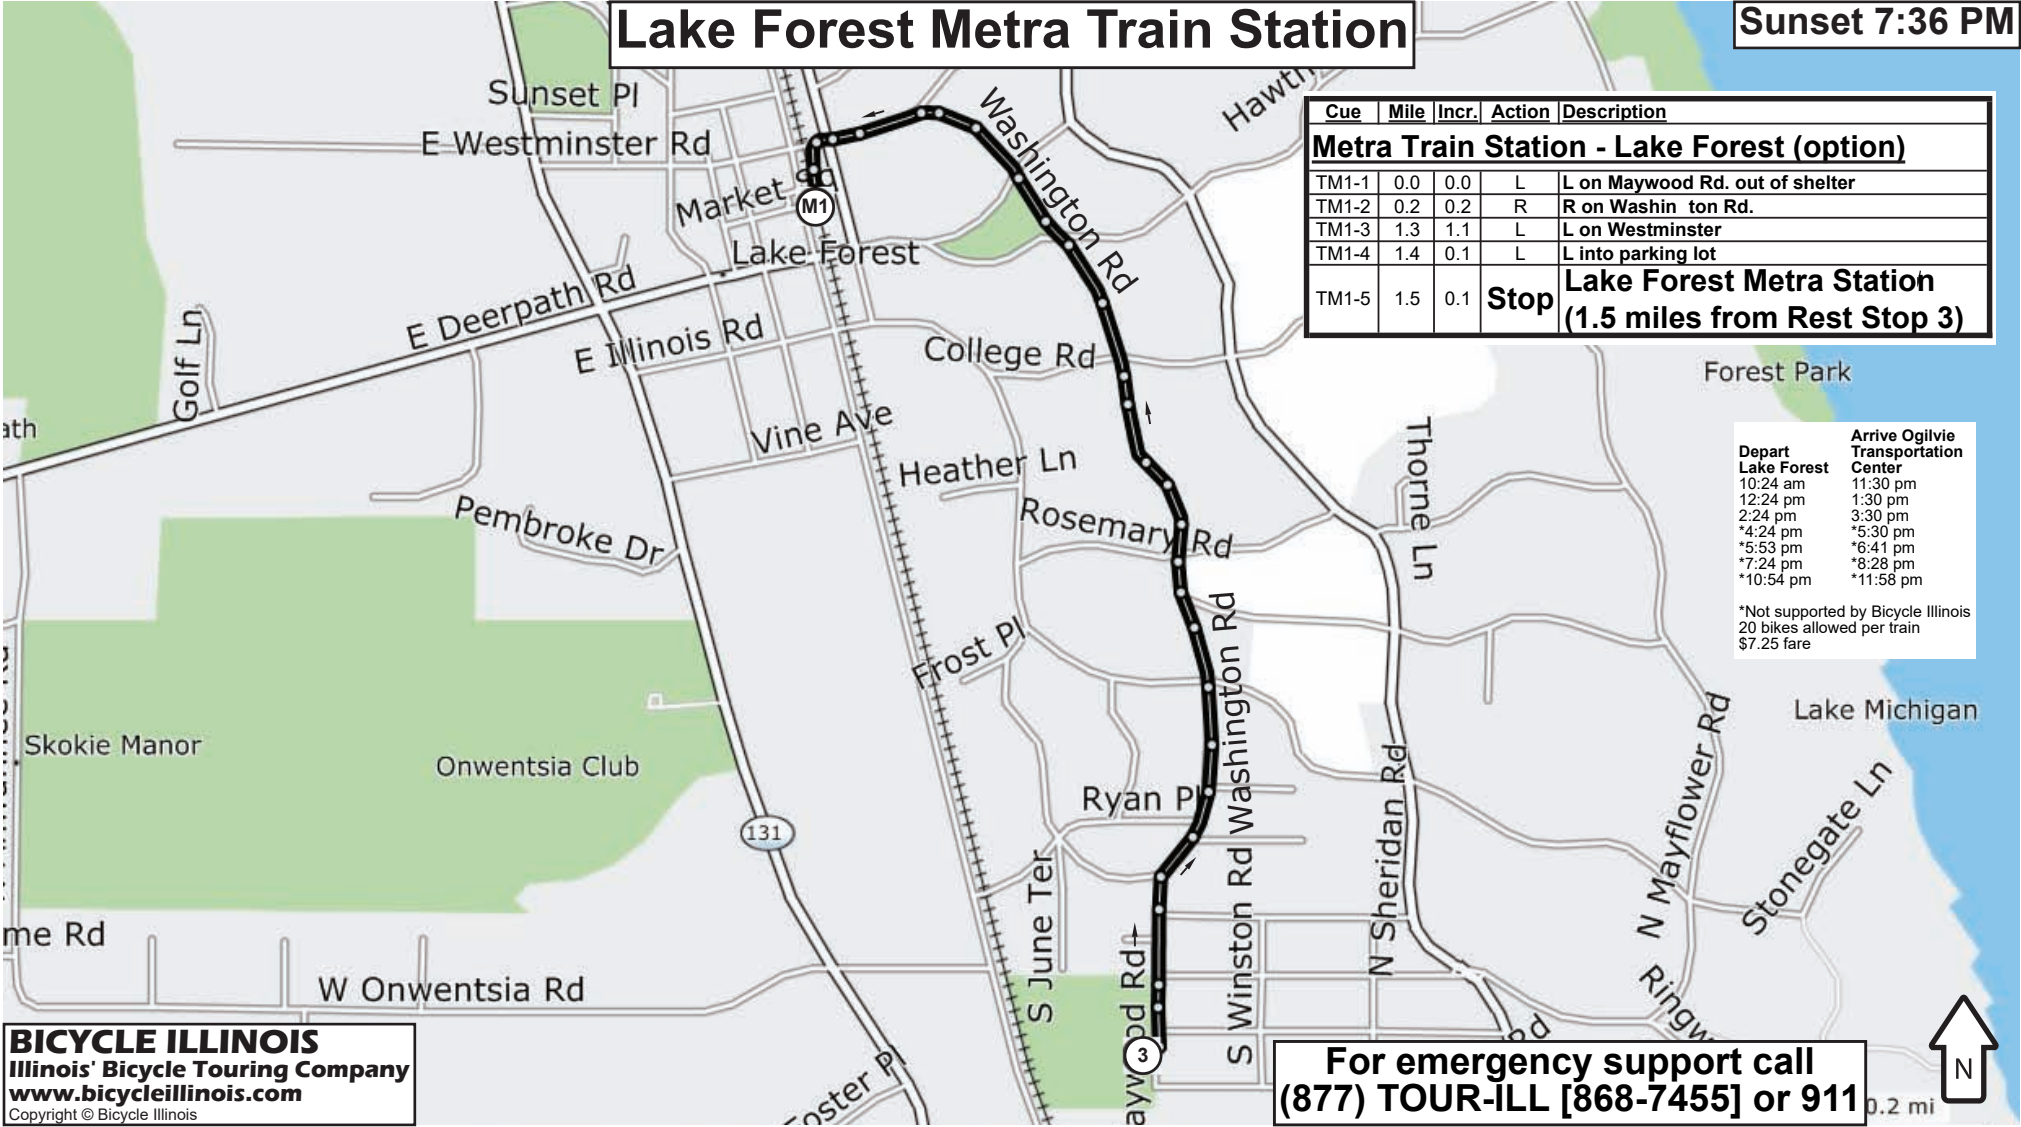

Lake Forest Metra Train Station

Sunset 7:36 PM

Cue	Mile	Incr.	Action	Description
Metra Train Station - Lake Forest (option)				
TM1-1	0.0	0.0	L	L on Maywood Rd. out of shelter
TM1-2	0.2	0.2	R	R on Washington Rd.
TM1-3	1.3	1.1	L	L on Westminster
TM1-4	1.4	0.1	L	L into parking lot
TM1-5	1.5	0.1	Stop	Lake Forest Metra Station (1.5 miles from Rest Stop 3)

Depart Lake Forest	Arrive Ogilvie Transportation Center
10:24 am	11:30 pm
12:24 pm	1:30 pm
2:24 pm	3:30 pm
*4:24 pm	*5:30 pm
*6:53 pm	*8:41 pm
*7:24 pm	*8:28 pm
*10:54 pm	*11:58 pm

*Not supported by Bicycle Illinois
20 bikes allowed per train
\$7.25 fare