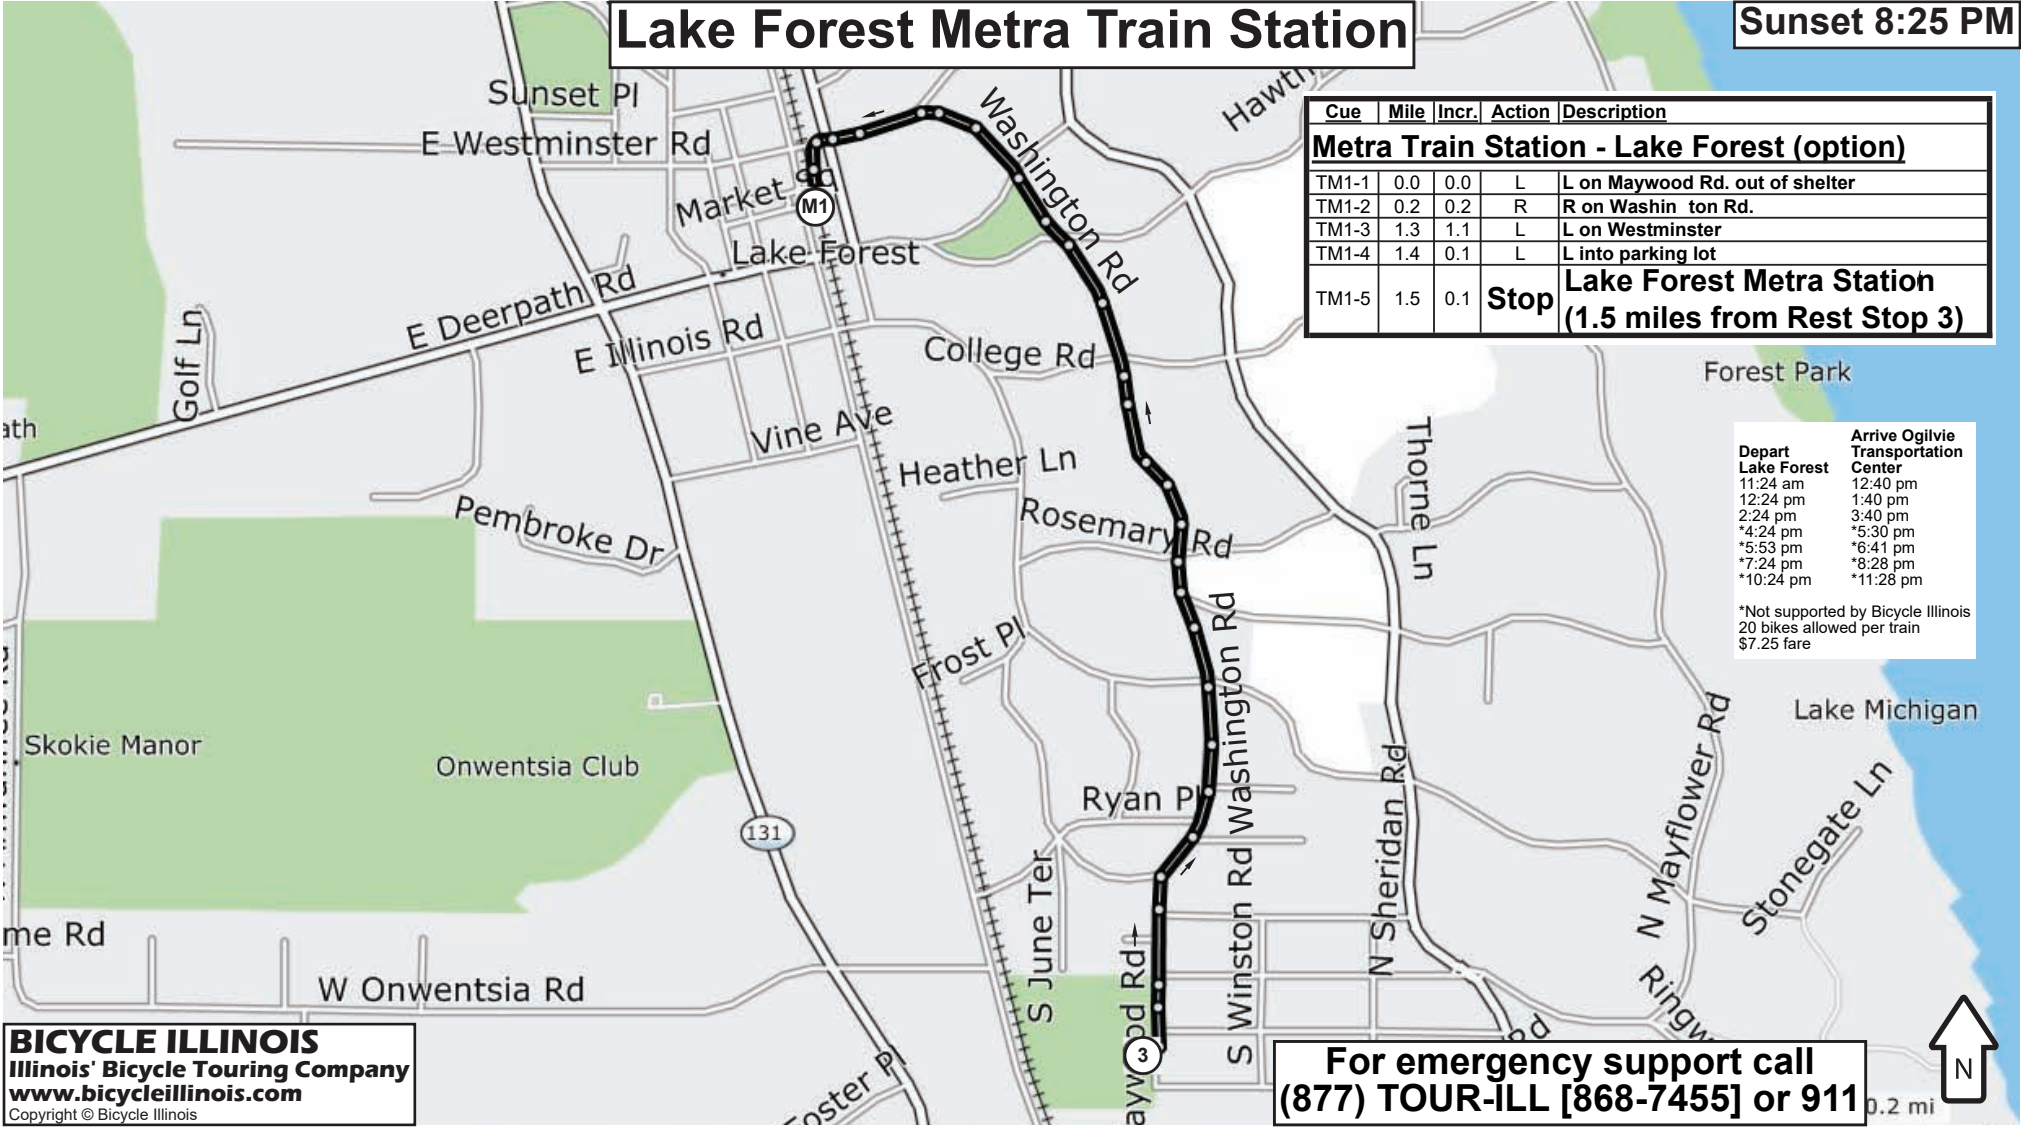

Lake Forest Metra Train Station

Sunset 8:25 PM

Cue	Mile	Incr.	Action	Description
Metra Train Station - Lake Forest (option)				
TM1-1	0.0	0.0	L	L on Maywood Rd. out of shelter
TM1-2	0.2	0.2	R	R on Washin ton Rd.
TM1-3	1.3	1.1	L	L on Westminster
TM1-4	1.4	0.1	L	L into parking lot
TM1-5	1.5	0.1	Stop	Lake Forest Metra Station (1.5 miles from Rest Stop 3)

Depart Lake Forest	Arrive Ogilvie Transportation Center
11:24 am	12:40 pm
12:24 pm	1:40 pm
2:24 pm	3:40 pm
*4:24 pm	*5:30 pm
*5:53 pm	*6:41 pm
*7:24 pm	*8:28 pm
*10:24 pm	*11:28 pm

*Not supported by Bicycle Illinois
20 bikes allowed per train
\$7.25 fare