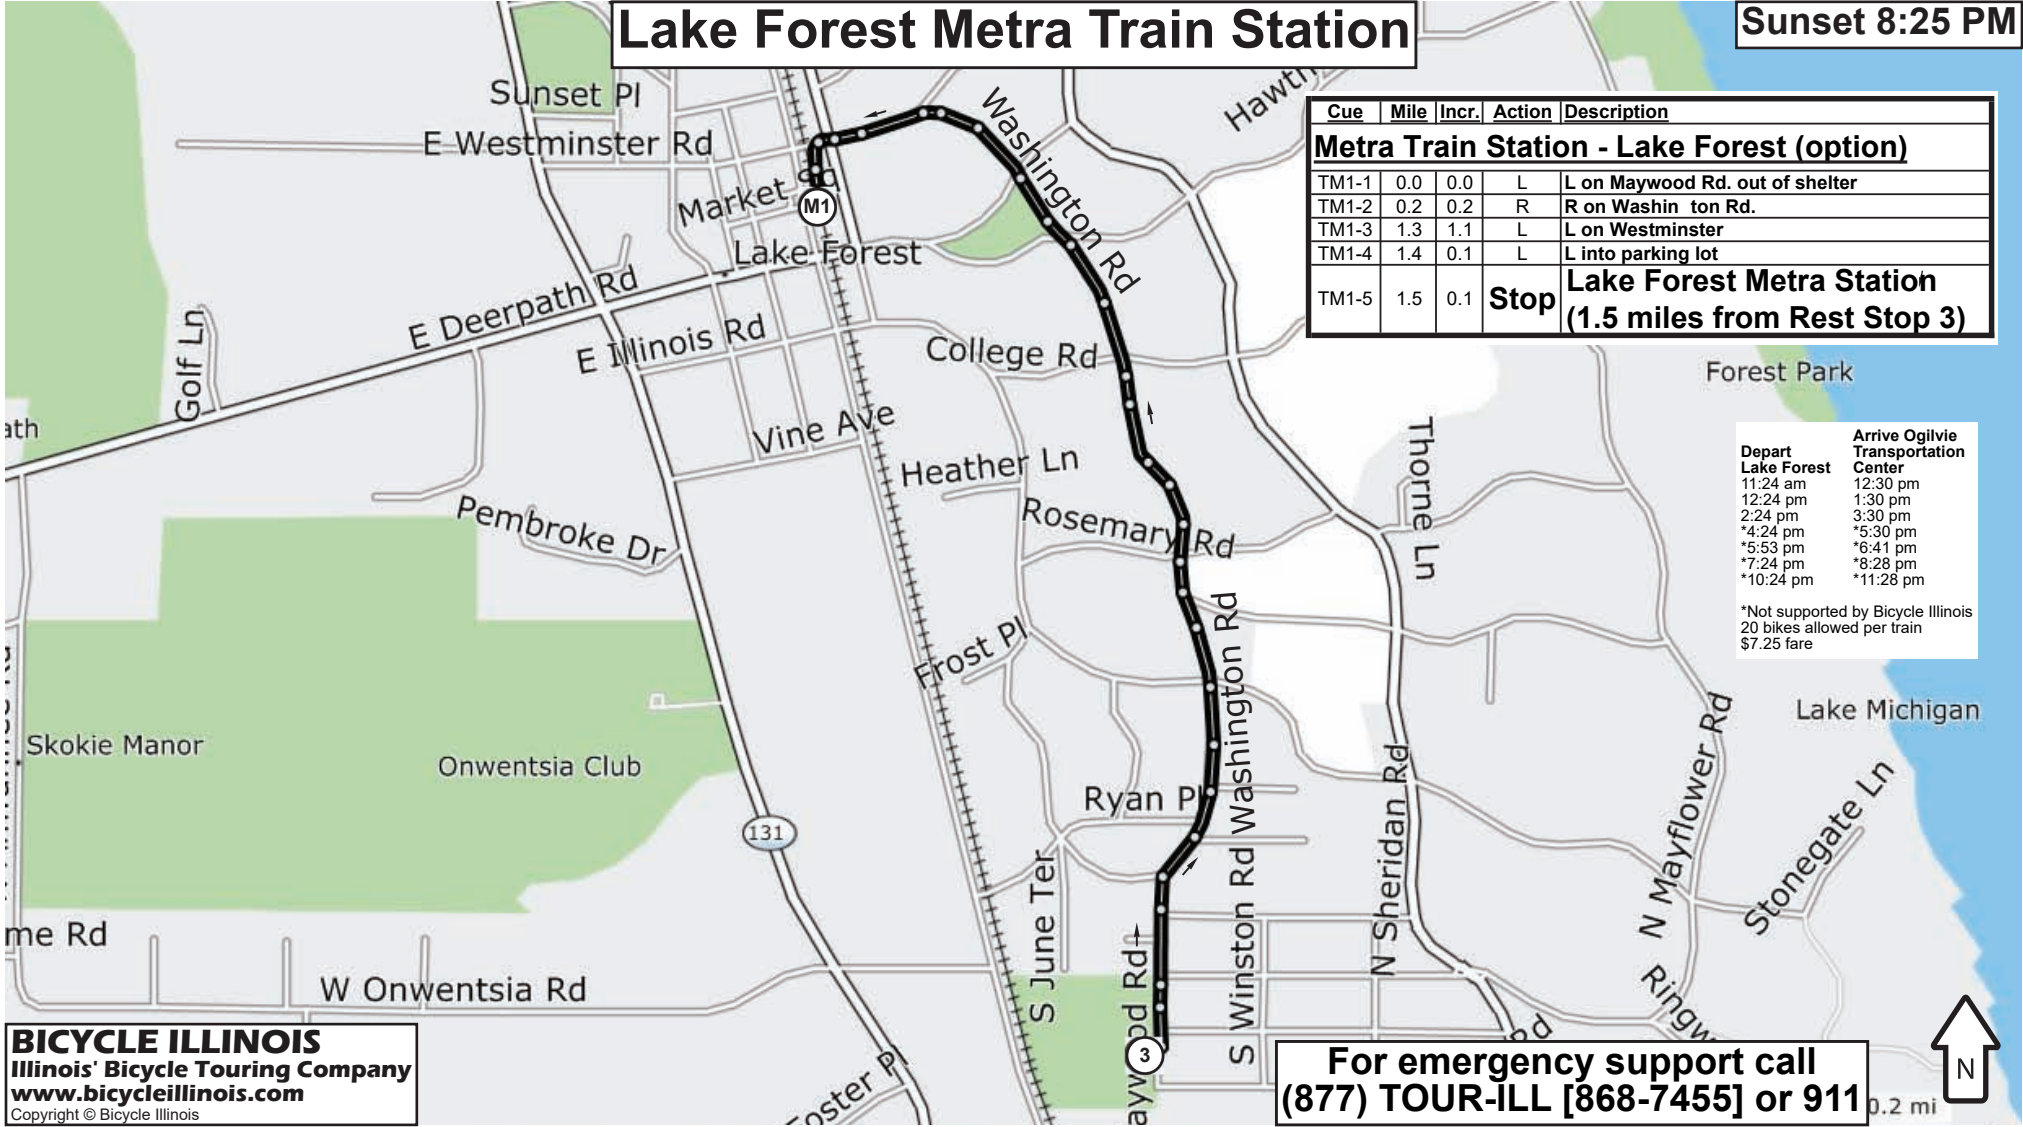

Lake Forest Metra Train Station

Sunset 8:25 PM

Cue	Mile	Incr.	Action	Description
Metra Train Station - Lake Forest (option)				
TM1-1	0.0	0.0	L	L on Maywood Rd. out of shelter
TM1-2	0.2	0.2	R	R on Washington Rd.
TM1-3	1.3	1.1	L	L on Westminster
TM1-4	1.4	0.1	L	L into parking lot
TM1-5	1.5	0.1	Stop	Lake Forest Metra Station (1.5 miles from Rest Stop 3)

Depart Lake Forest	Arrive Ogilvie Transportation Center
11:24 am	12:30 pm
12:24 pm	1:30 pm
2:24 pm	3:30 pm
*4:24 pm	*5:30 pm
*6:53 pm	*8:41 pm
*7:24 pm	*8:28 pm
*10:24 pm	*11:28 pm

*Not supported by Bicycle Illinois
20 bikes allowed per train
\$7.25 fare