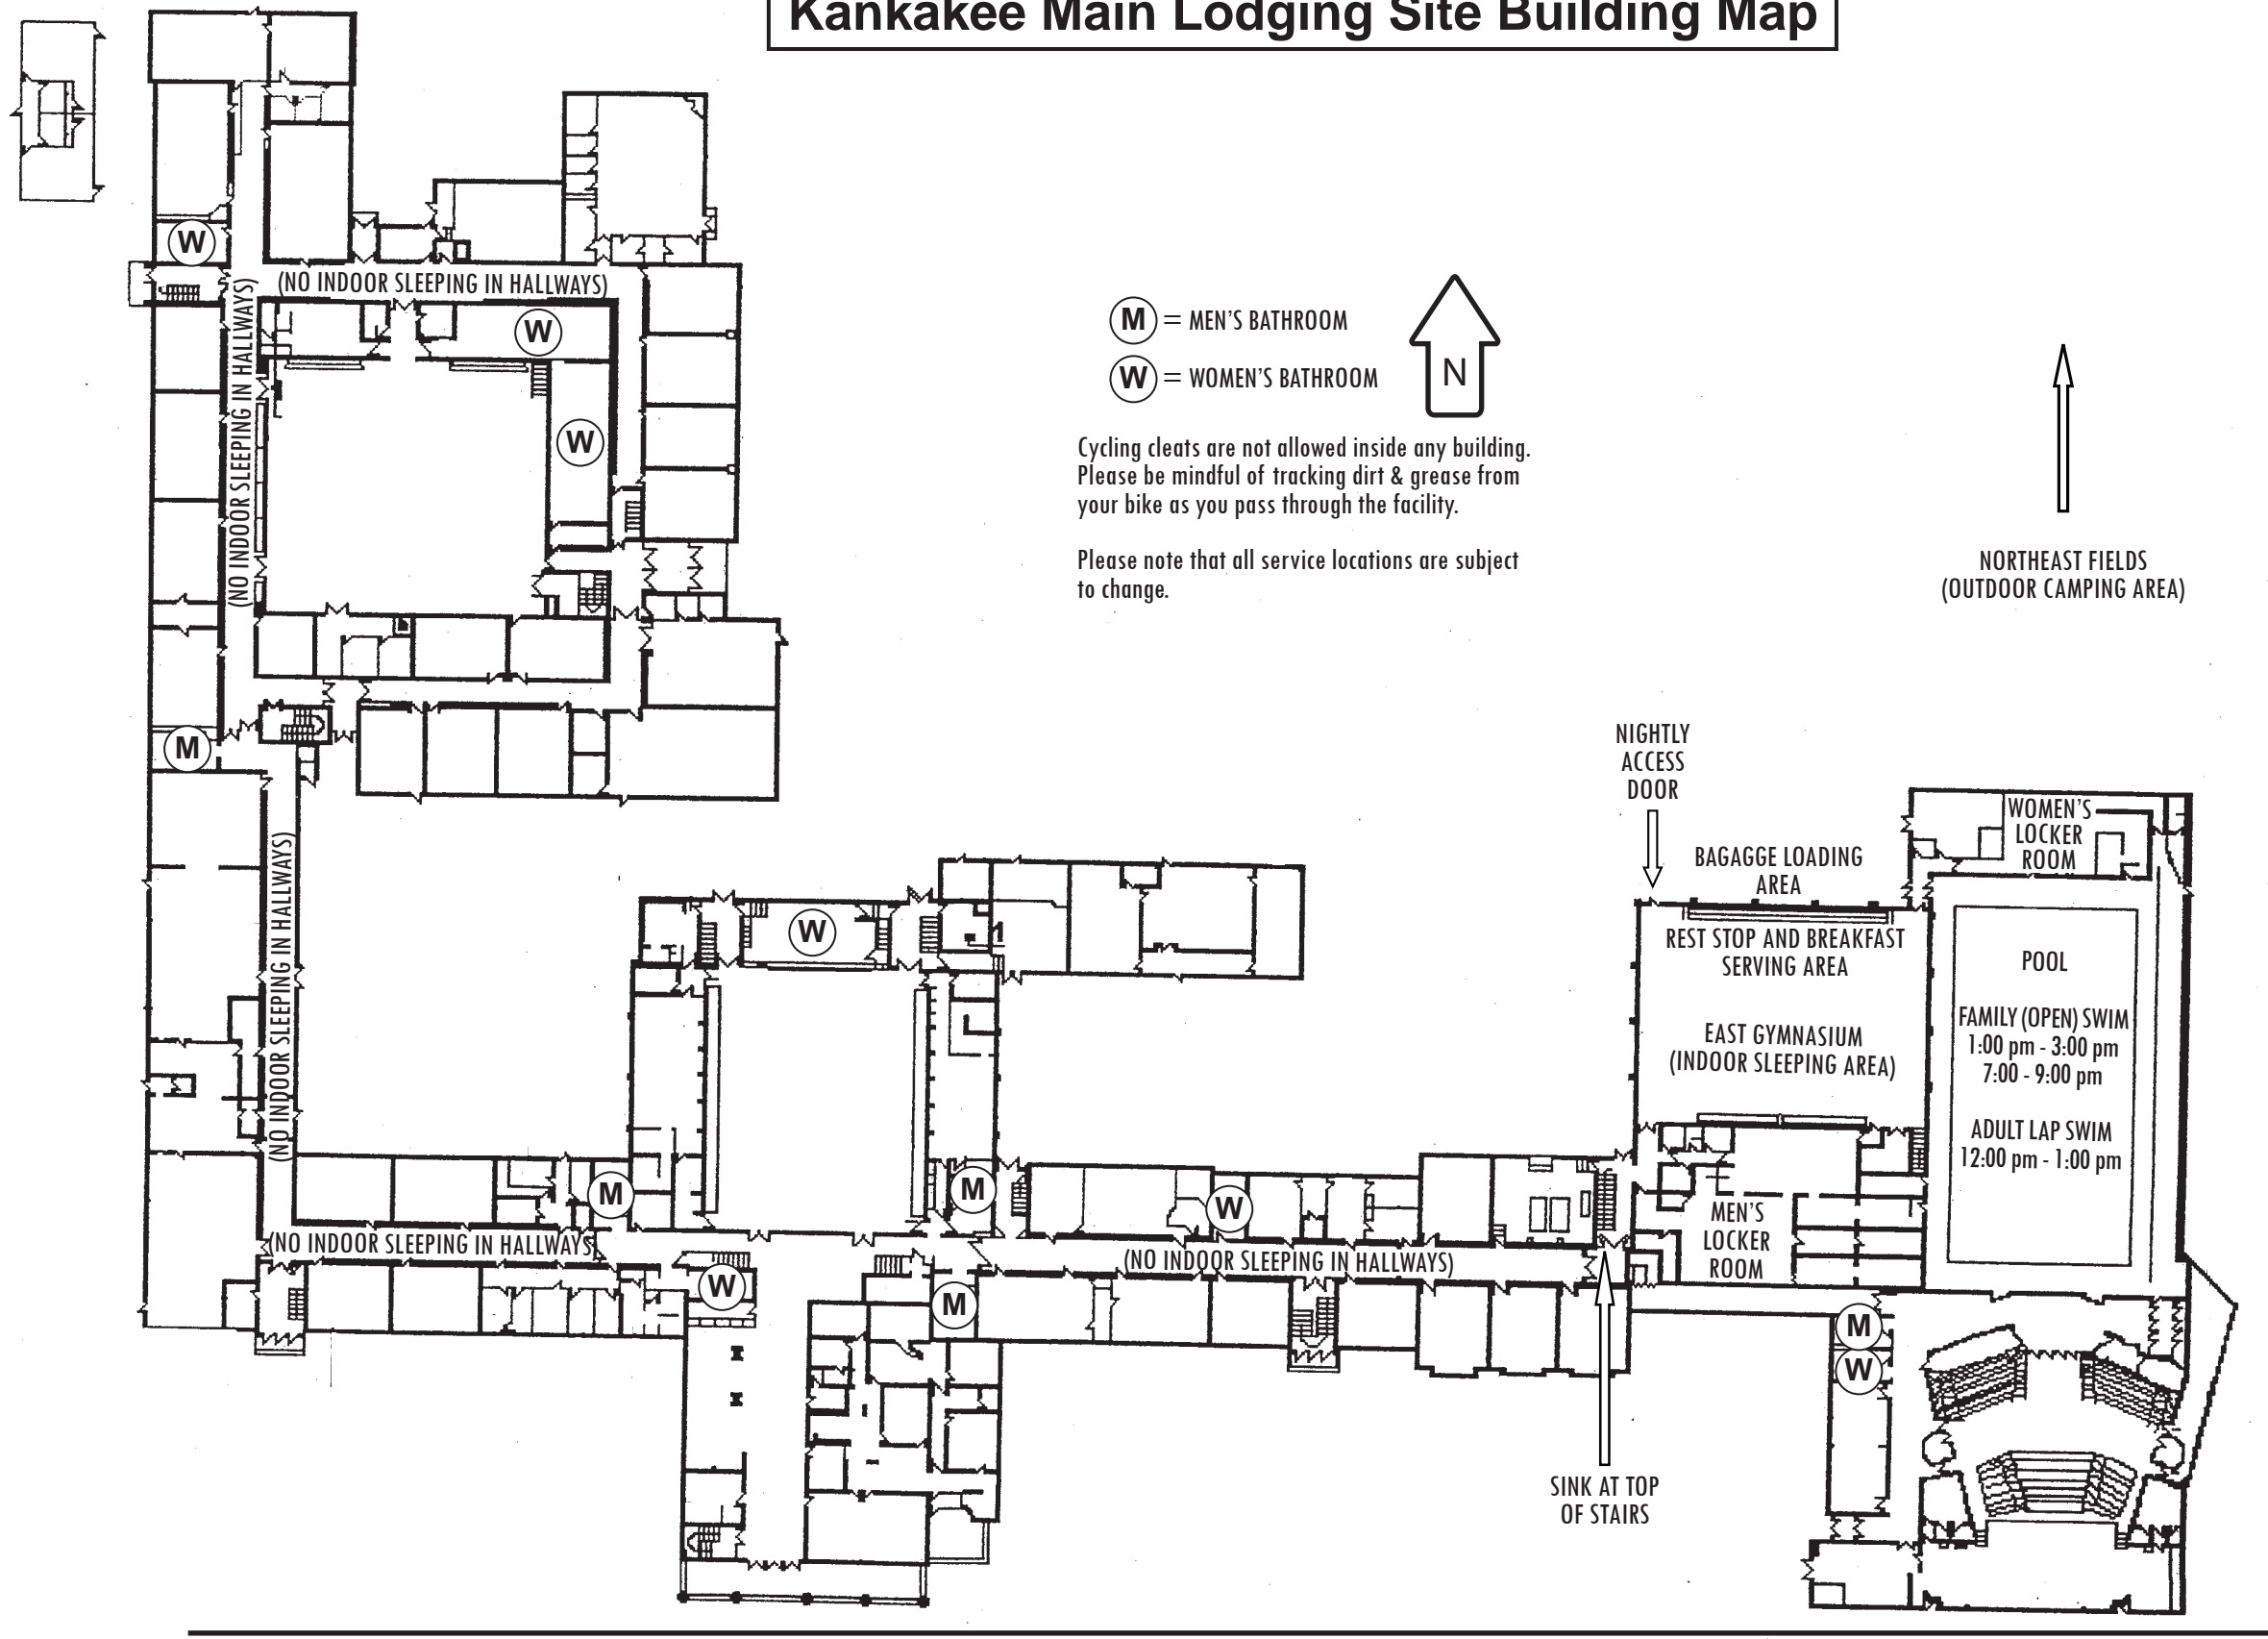

Kankakee Main Lodging Site Building Map

Sunset: 8:23 PM

(M) = MEN'S BATHROOM

(W) = WOMEN'S BATHROOM

Cycling cleats are not allowed inside any building. Please be mindful of tracking dirt & grease from your bike as you pass through the facility.

Please note that all service locations are subject to change.

NORTHEAST FIELDS
(OUTDOOR CAMPING AREA)

Kankakee Main Lodging Site Grounds Map

Sunset: 8:23 PM

Cycling cleats are not allowed inside any building. Please be mindful of tracking dirt & grease from your bike as you pass through the facility.