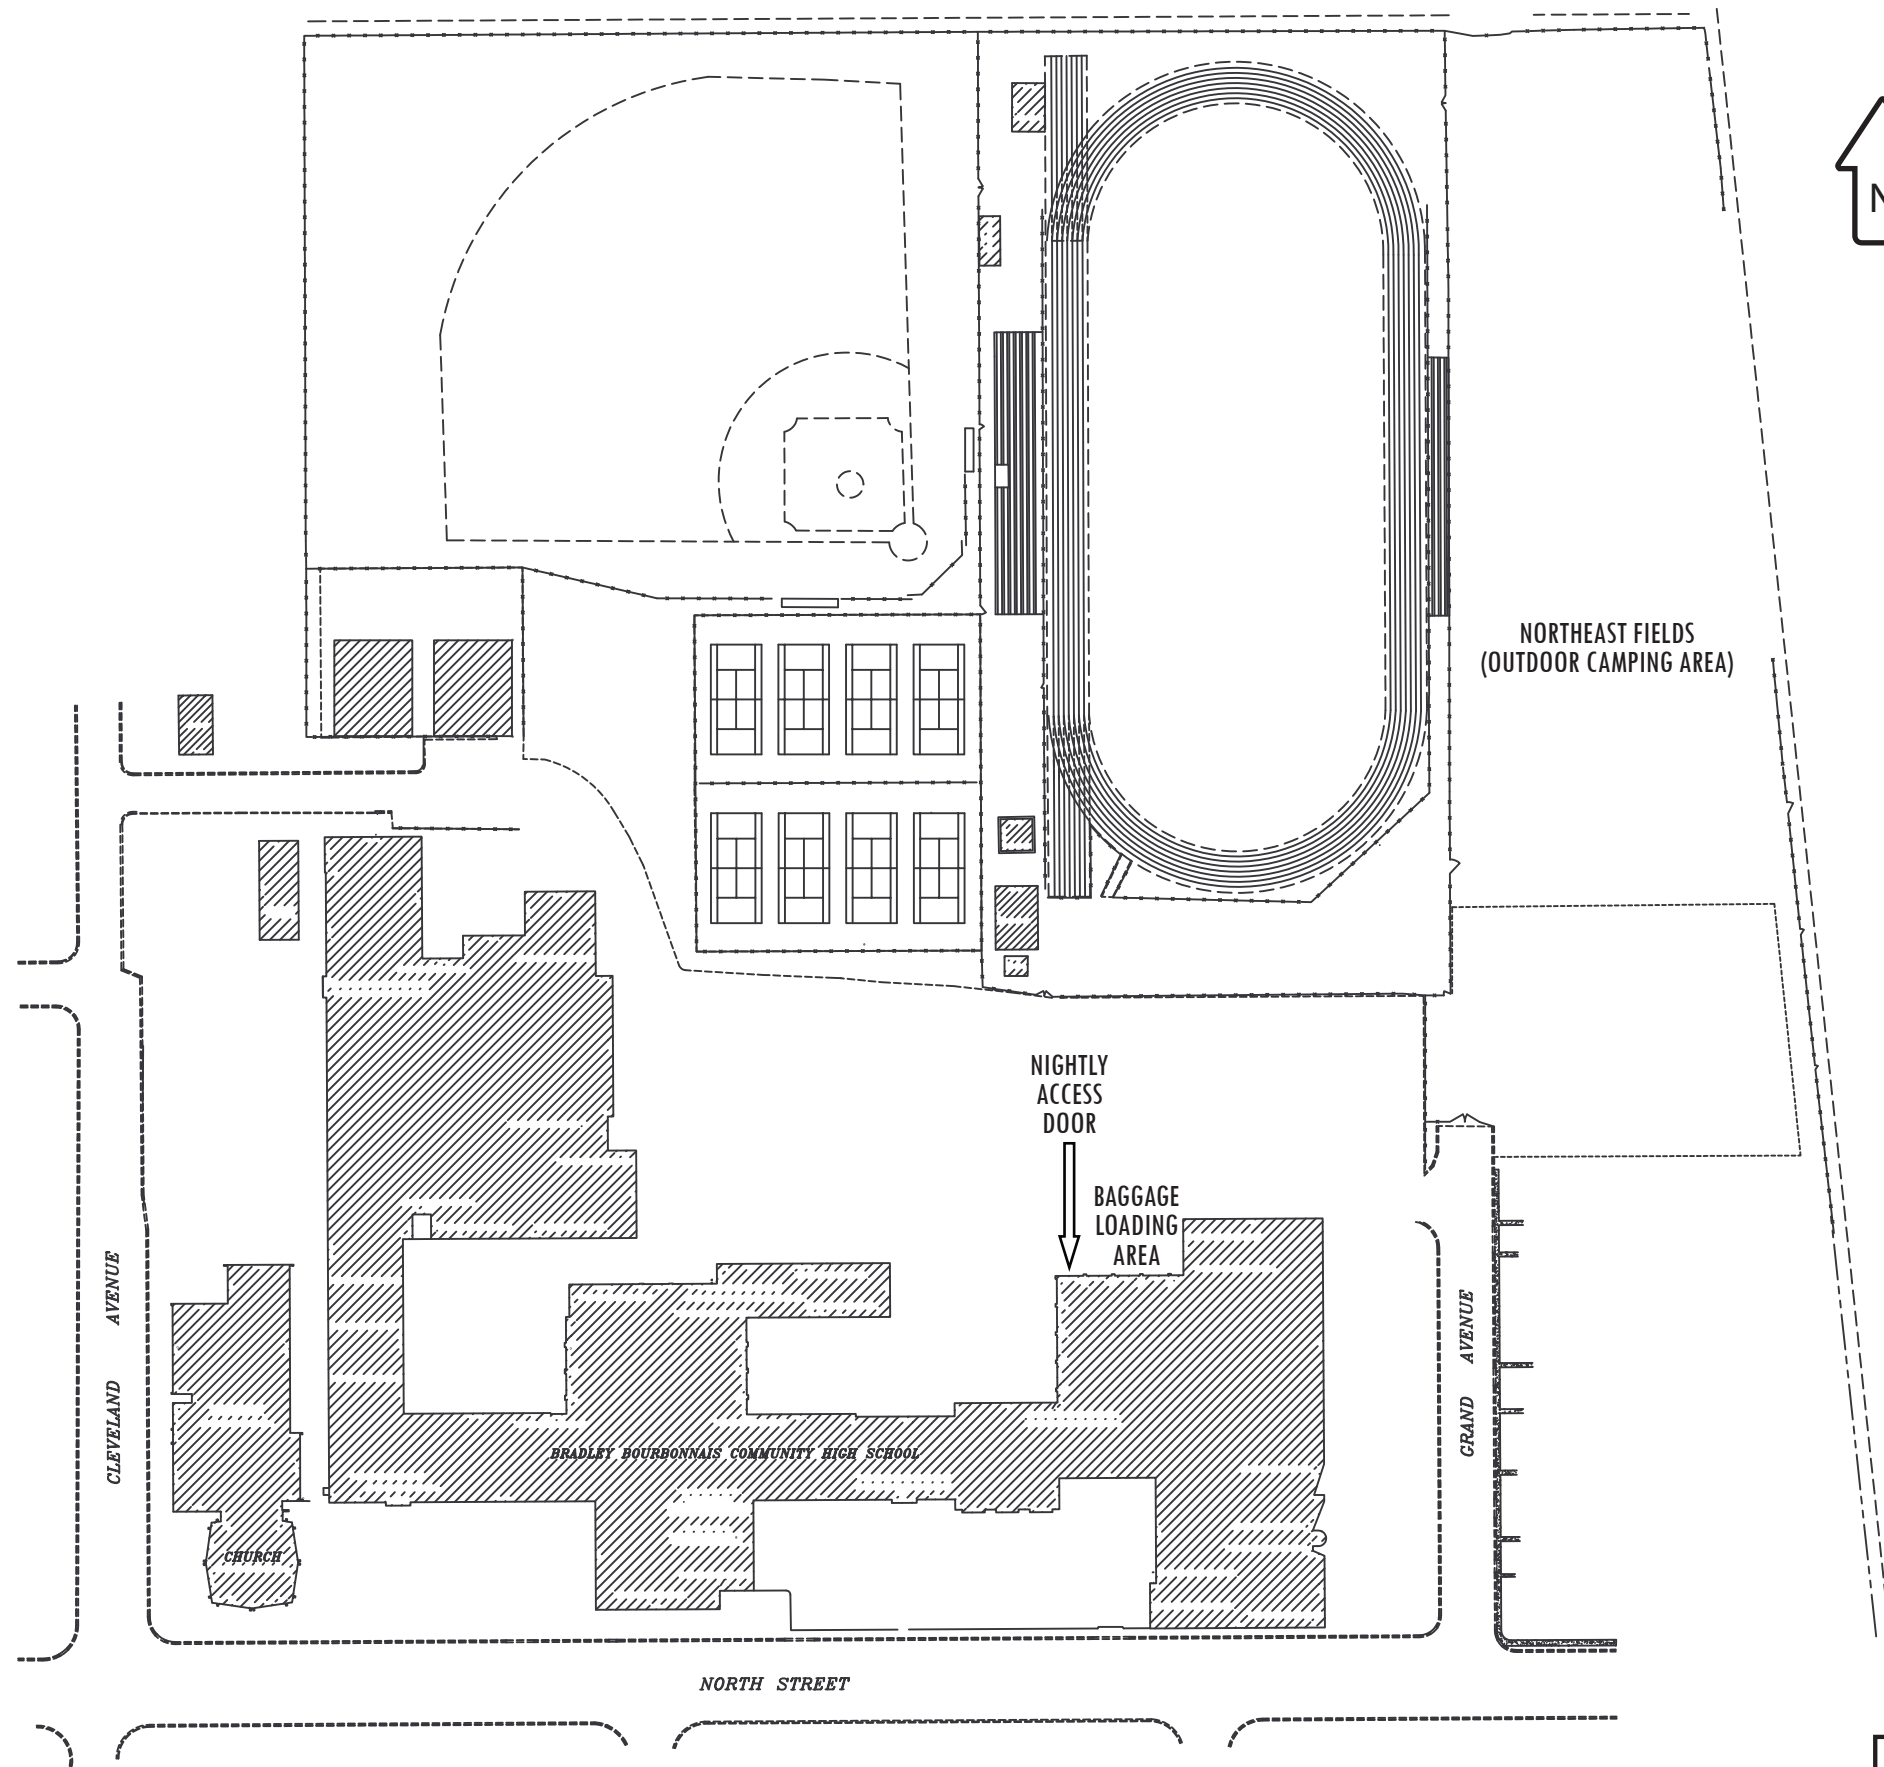

Kankakee Main Lodging Site Building Map

Sunset: 8:23 PM

(M) = MEN'S BATHROOM

(W) = WOMEN'S BATHROOM

Cycling cleats are not allowed inside any building. Please be mindful of tracking dirt & grease from your bike as you pass through the facility.

Please note that all service locations are subject to change.

NORTHEAST FIELDS
(OUTDOOR CAMPING AREA)

Kankakee Main Lodging Site Grounds Map

Sunset: 8:23 PM

Cycling cleats are not allowed inside any building. Please be mindful of tracking dirt & grease from your bike as you pass through the facility.

Please note that all service locations are subject to change.