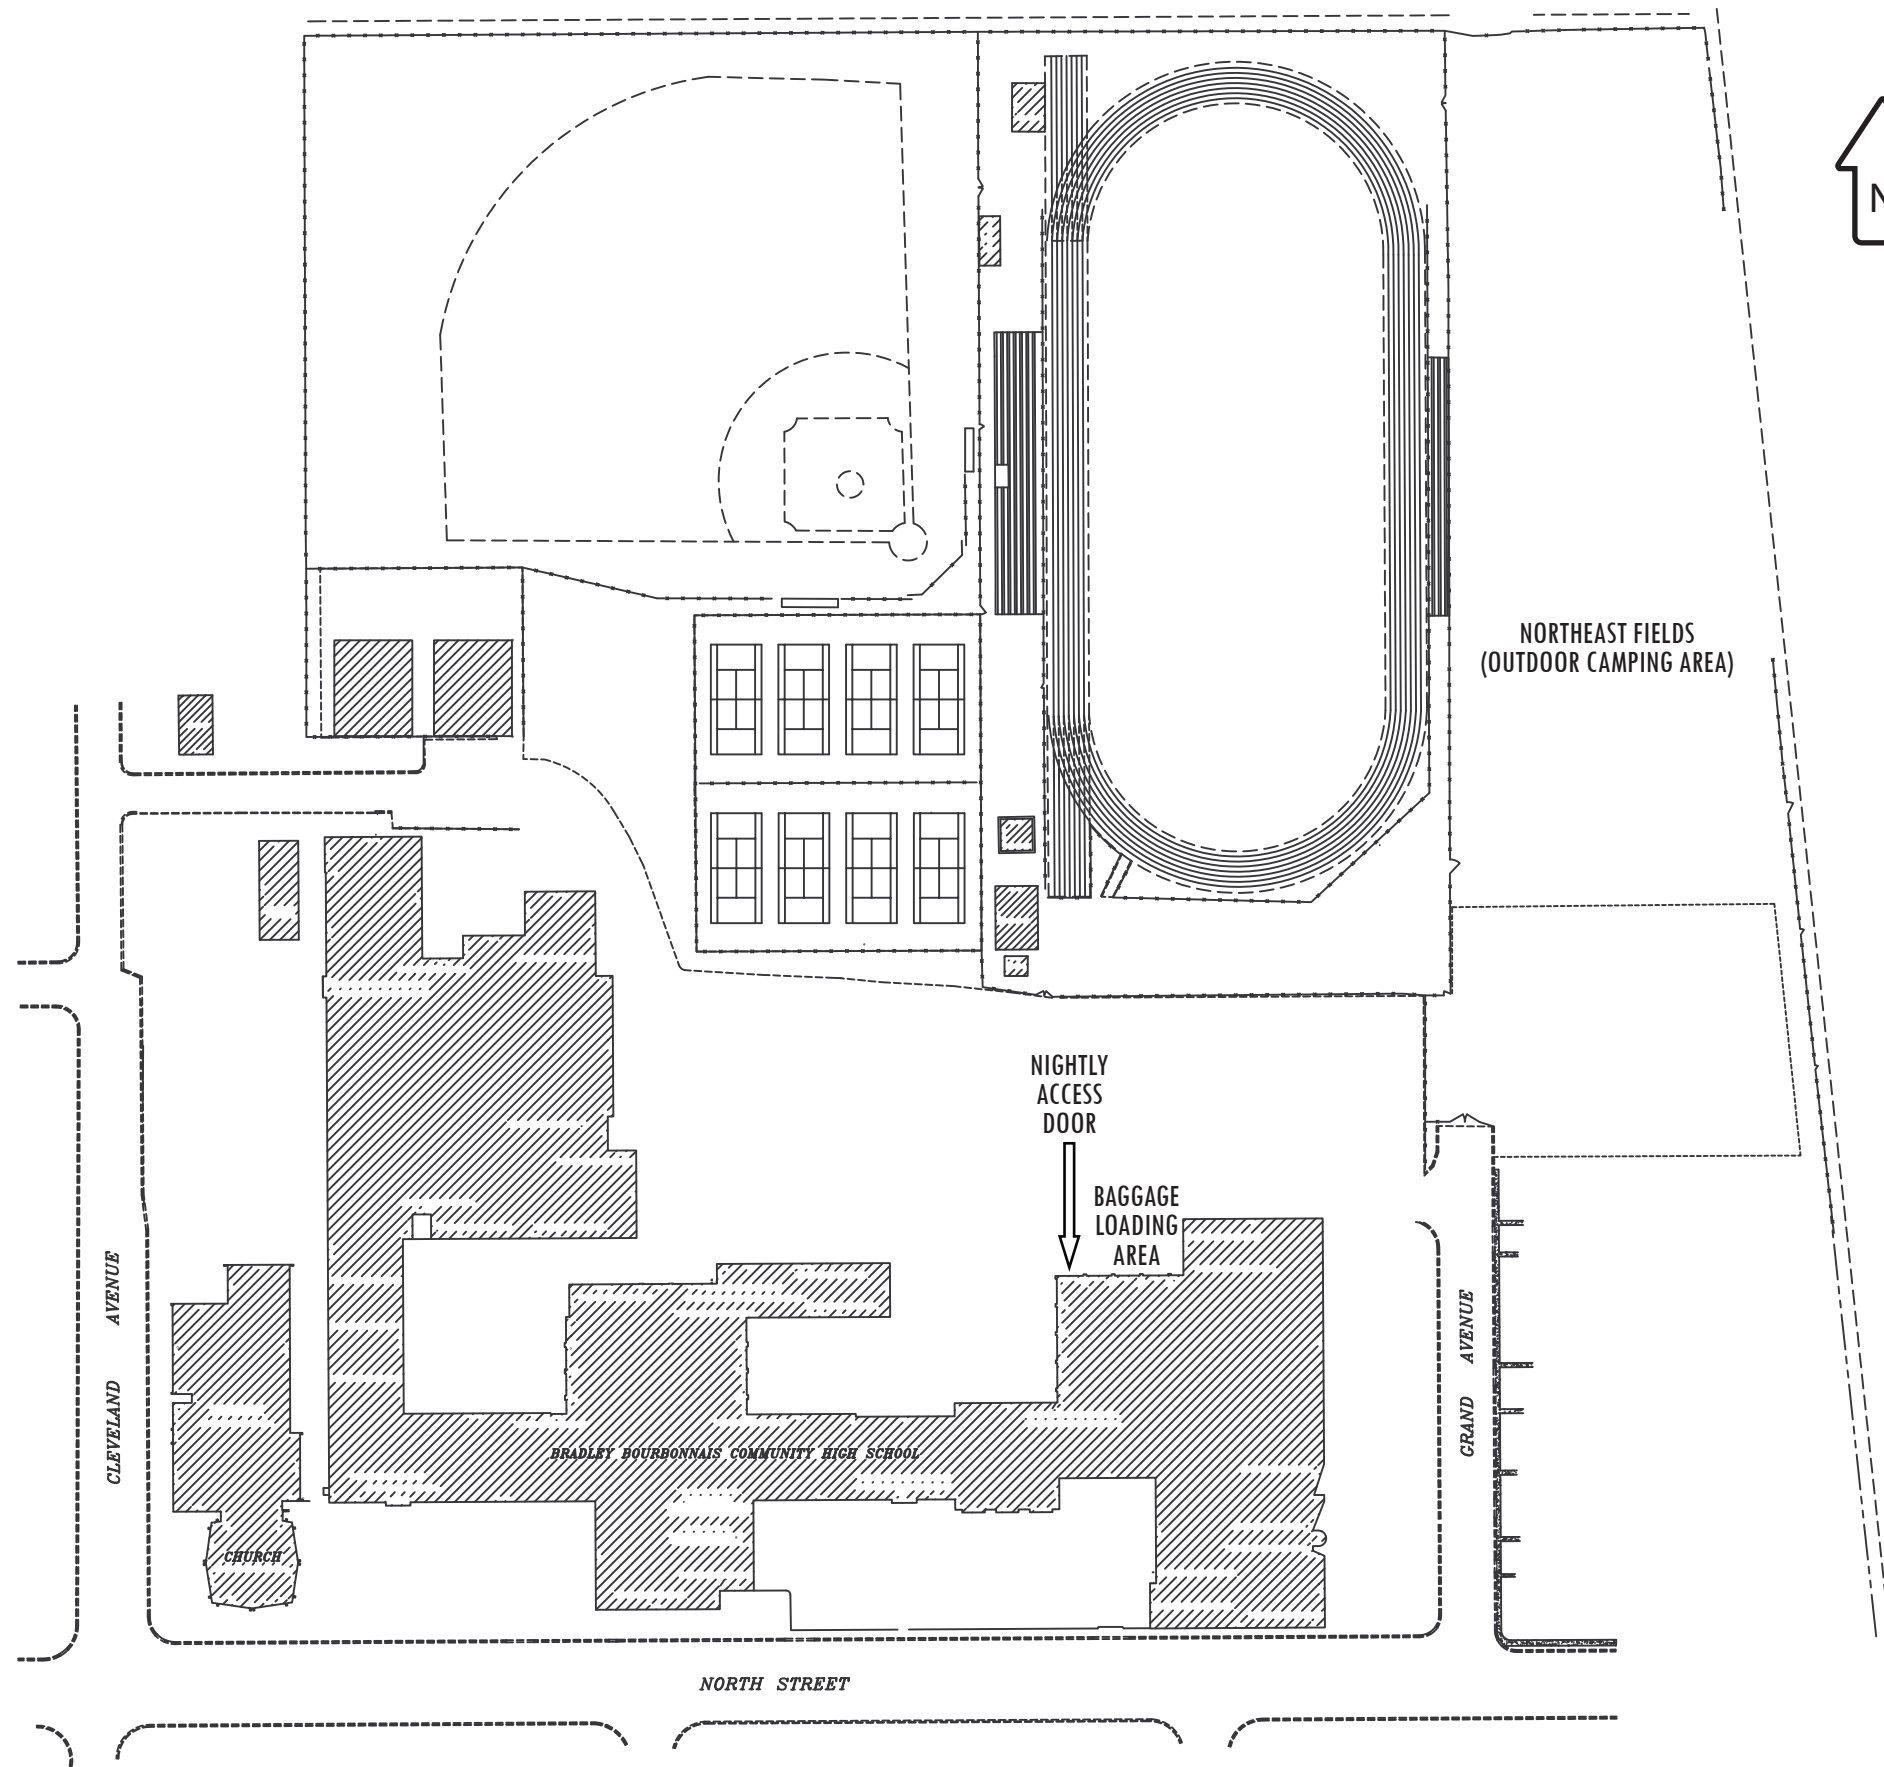

# Kankakee Main Lodging Site Grounds Map

Sunset: 8:23 PM

Cycling cleats are not allowed inside any building. Please be mindful of tracking dirt & grease from your bike as you pass through the facility.

Please note that all service locations are subject to change.