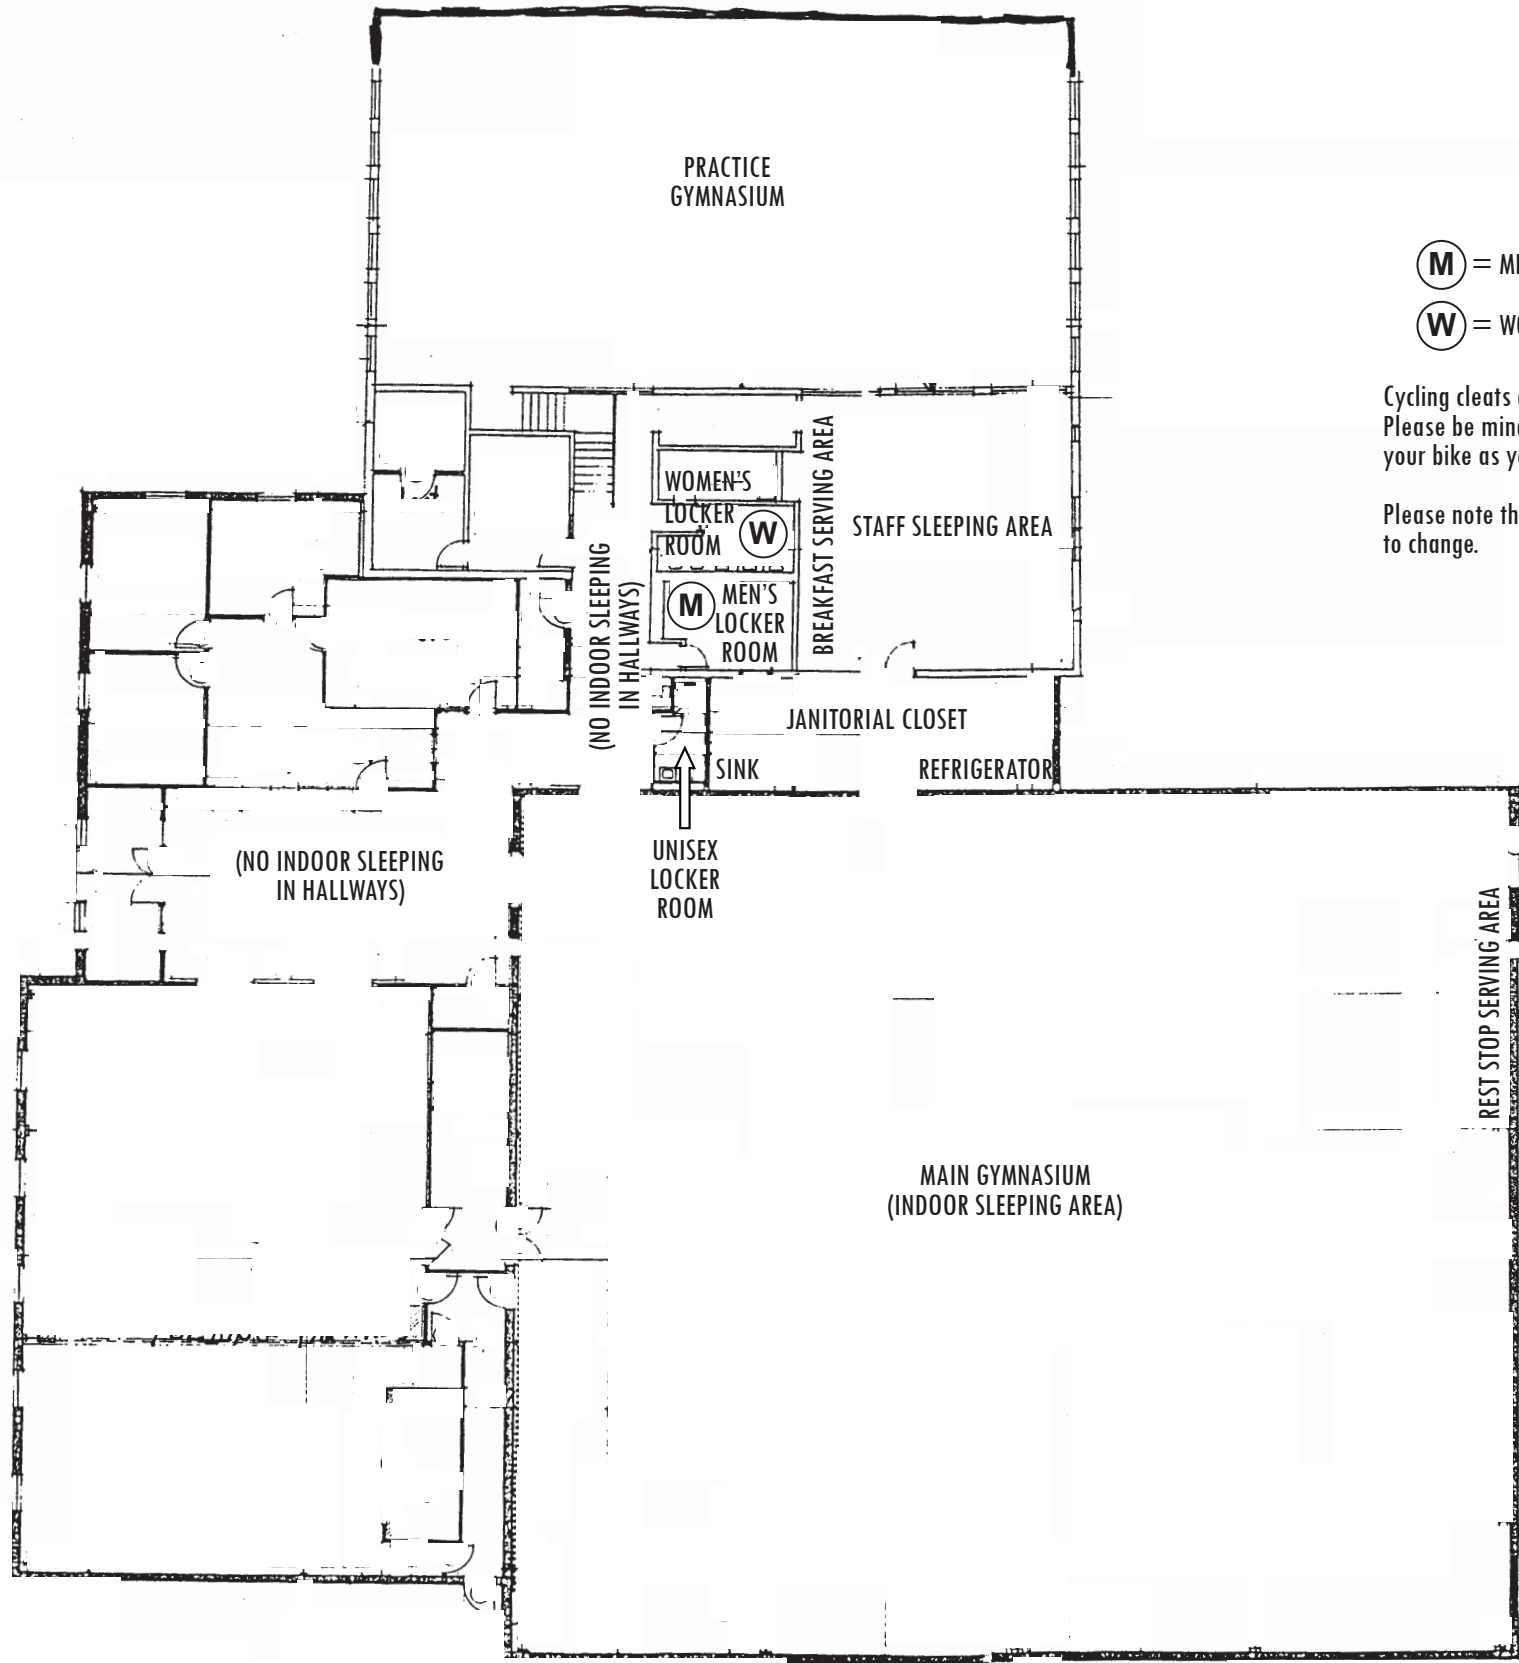

Effingham Main Lodging Site Building Map

Sunset: 8:21 PM

4th St.

4th St.

(M) = MEN'S BATHROOM

(W) = WOMEN'S BATHROOM

Cycling cleats are not allowed inside any building. Please be mindful of tracking dirt & grease from your bike as you pass through the facility.

Please note that all service locations are subject to change.

Hendlemeyer

Hendlemeyer

Effingham Main Lodging Site Grounds Map

Sunset: 8:21 PM

Cycling cleats are not allowed inside any building. Please be mindful of tracking dirt & grease from your bike as you pass through the facility.