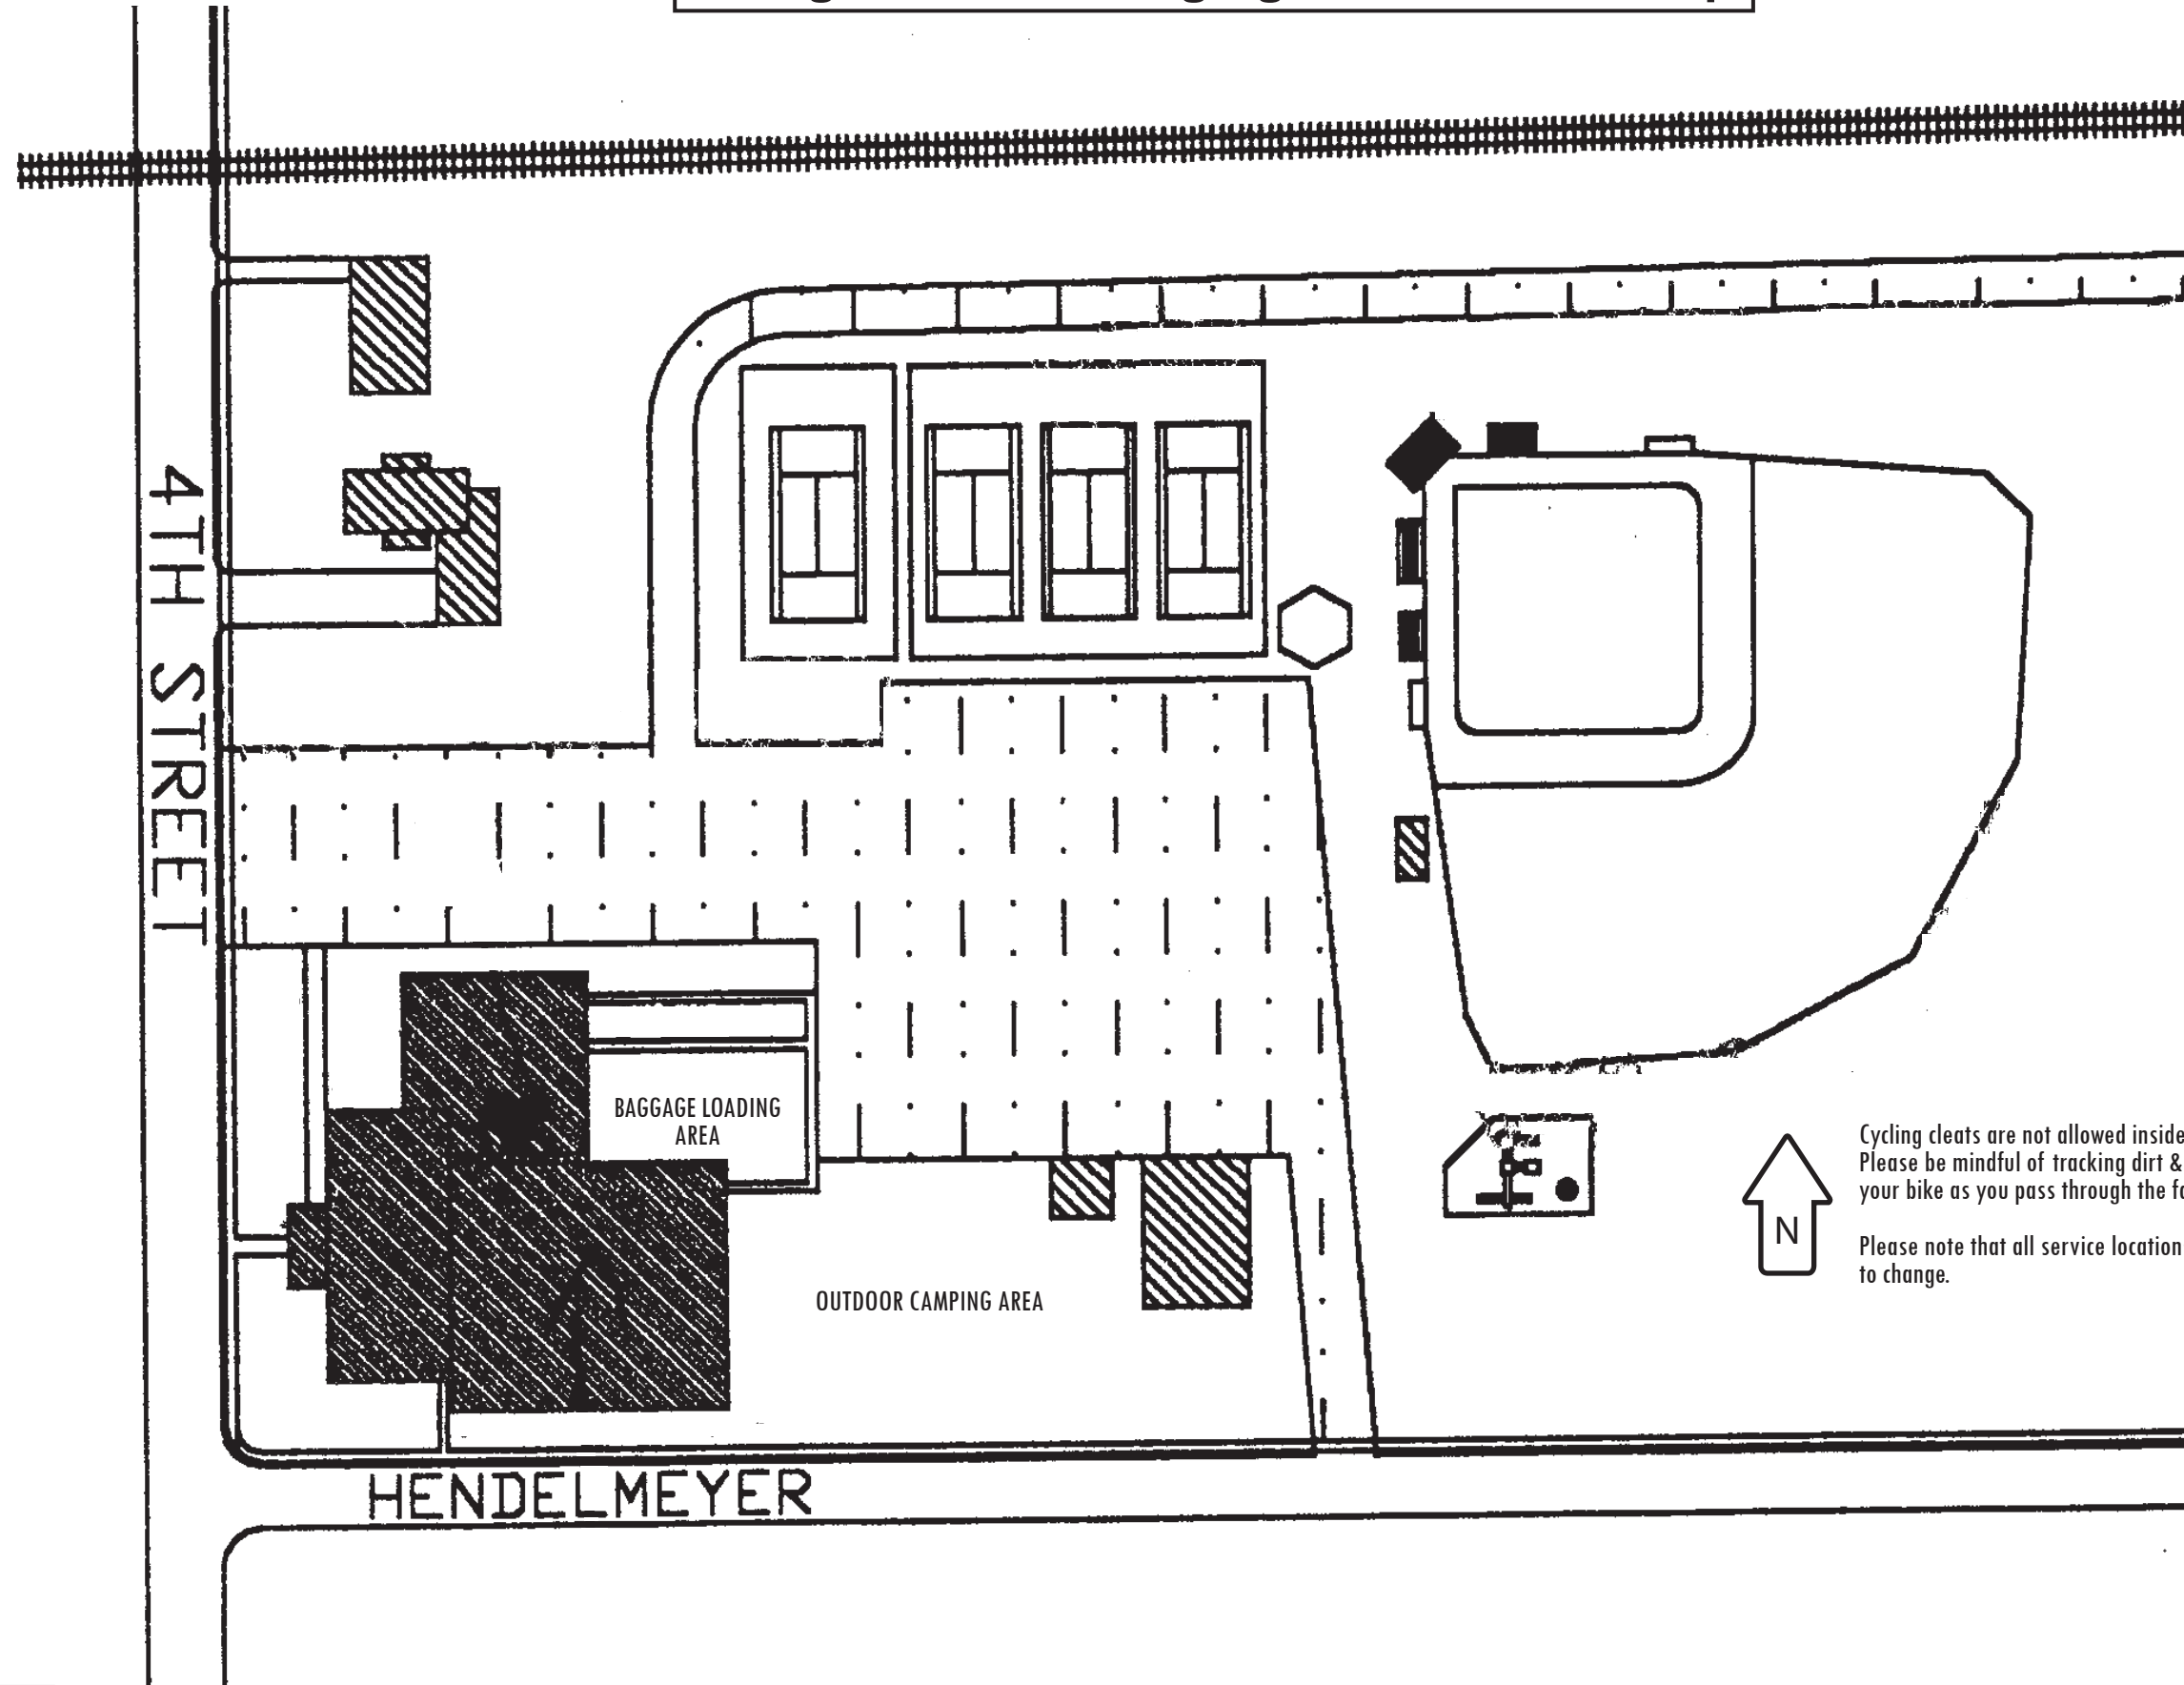

Effingham Main Lodging Site Building Map

Sunset: 8:21 PM

4th St.

4th St.

(M) = MEN'S BATHROOM

(W) = WOMEN'S BATHROOM

Cycling cleats are not allowed inside any building. Please be mindful of tracking dirt & grease from your bike as you pass through the facility.

Please note that all service locations are subject to change.

Hendlemeyer

Hendlemeyer

Effingham Main Lodging Site Grounds Map

Sunset: 8:21 PM

Cycling cleats are not allowed inside any building. Please be mindful of tracking dirt & grease from your bike as you pass through the facility.