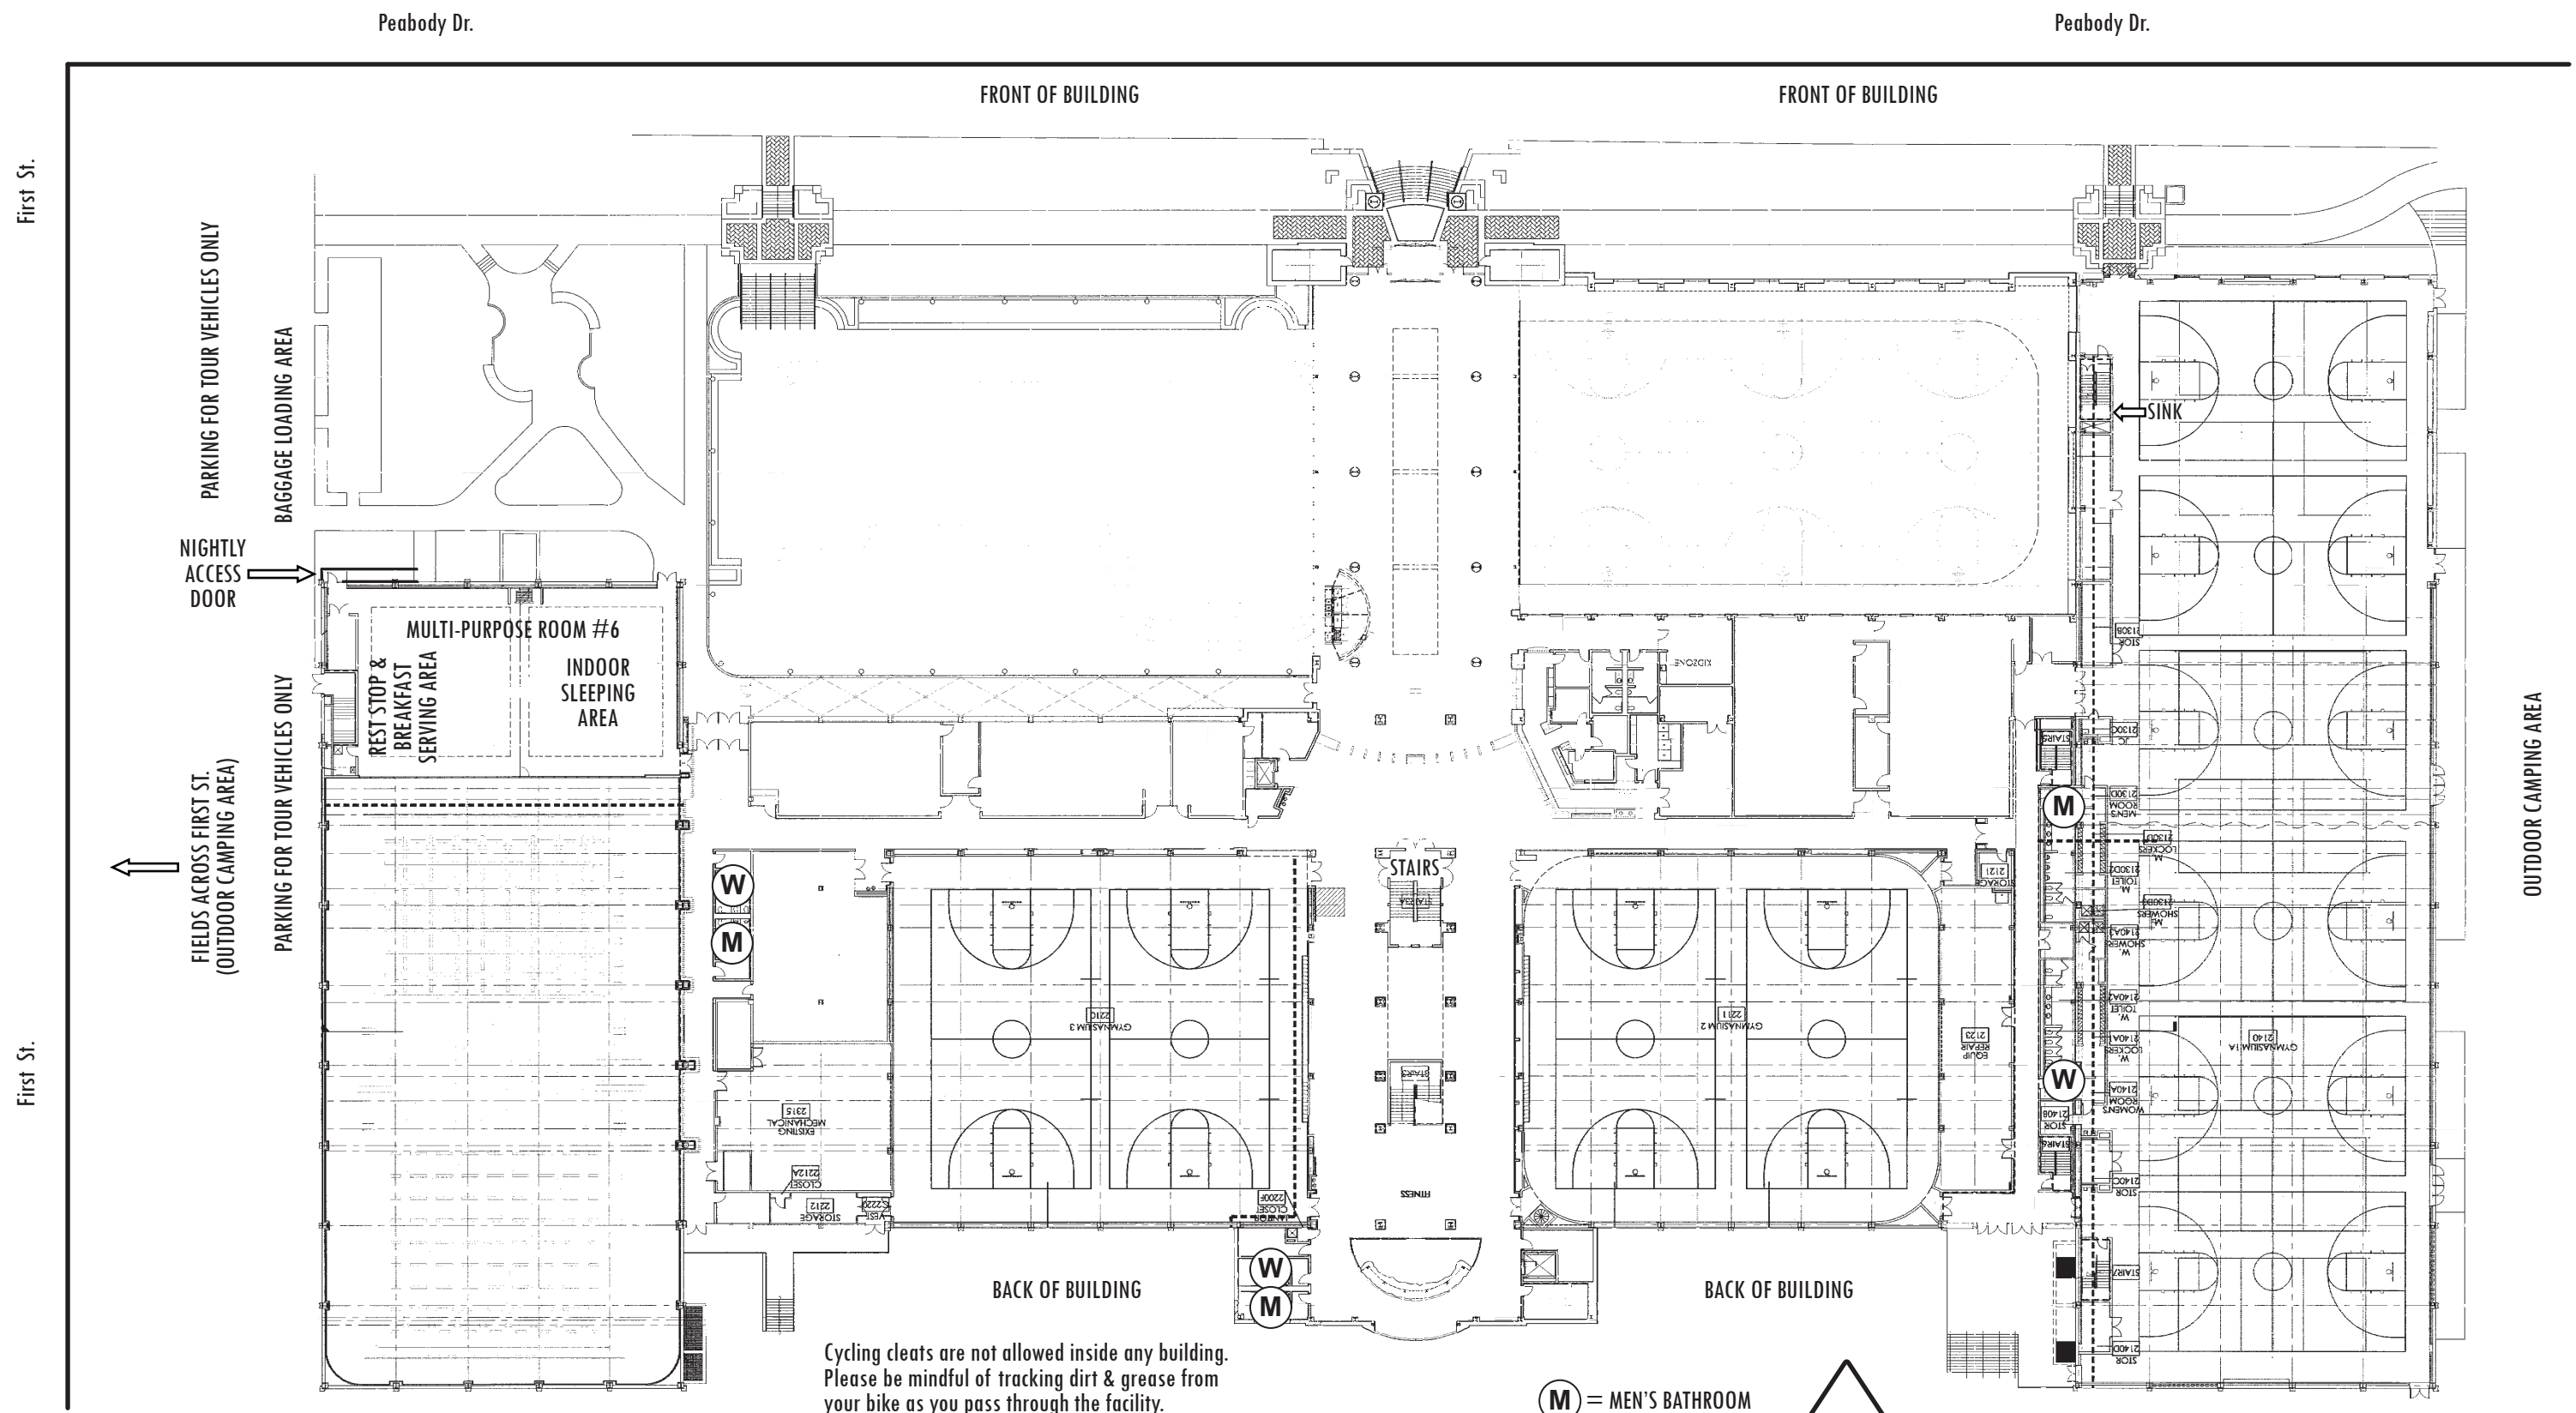

# Champaign Main Lodging Site Building Map - Main (Upper) Level

Sunset: 8:22 PM

Cycling cleats are not allowed inside any building. Please be mindful of tracking dirt & grease from your bike as you pass through the facility.

Please note that all service locations are subject to change.

**M** = MEN'S BATHROOM  
**W** = WOMEN'S BATHROOM

**BICYCLE ILLINOIS**  
 Illinois' Bicycle Touring Company  
[www.bicycleillinois.com](http://www.bicycleillinois.com)

# Champaign Main Lodging Site Building Map - Ground (Lower) Level

Sunset: 8:22 PM

Peabody Dr.

Peabody Dr.

First St.

First St.

- M** = MEN'S BATHROOM
- W** = WOMEN'S BATHROOM

Cycling cleats are not allowed inside any building. Please be mindful of tracking dirt & grease from your bike as you pass through the facility.