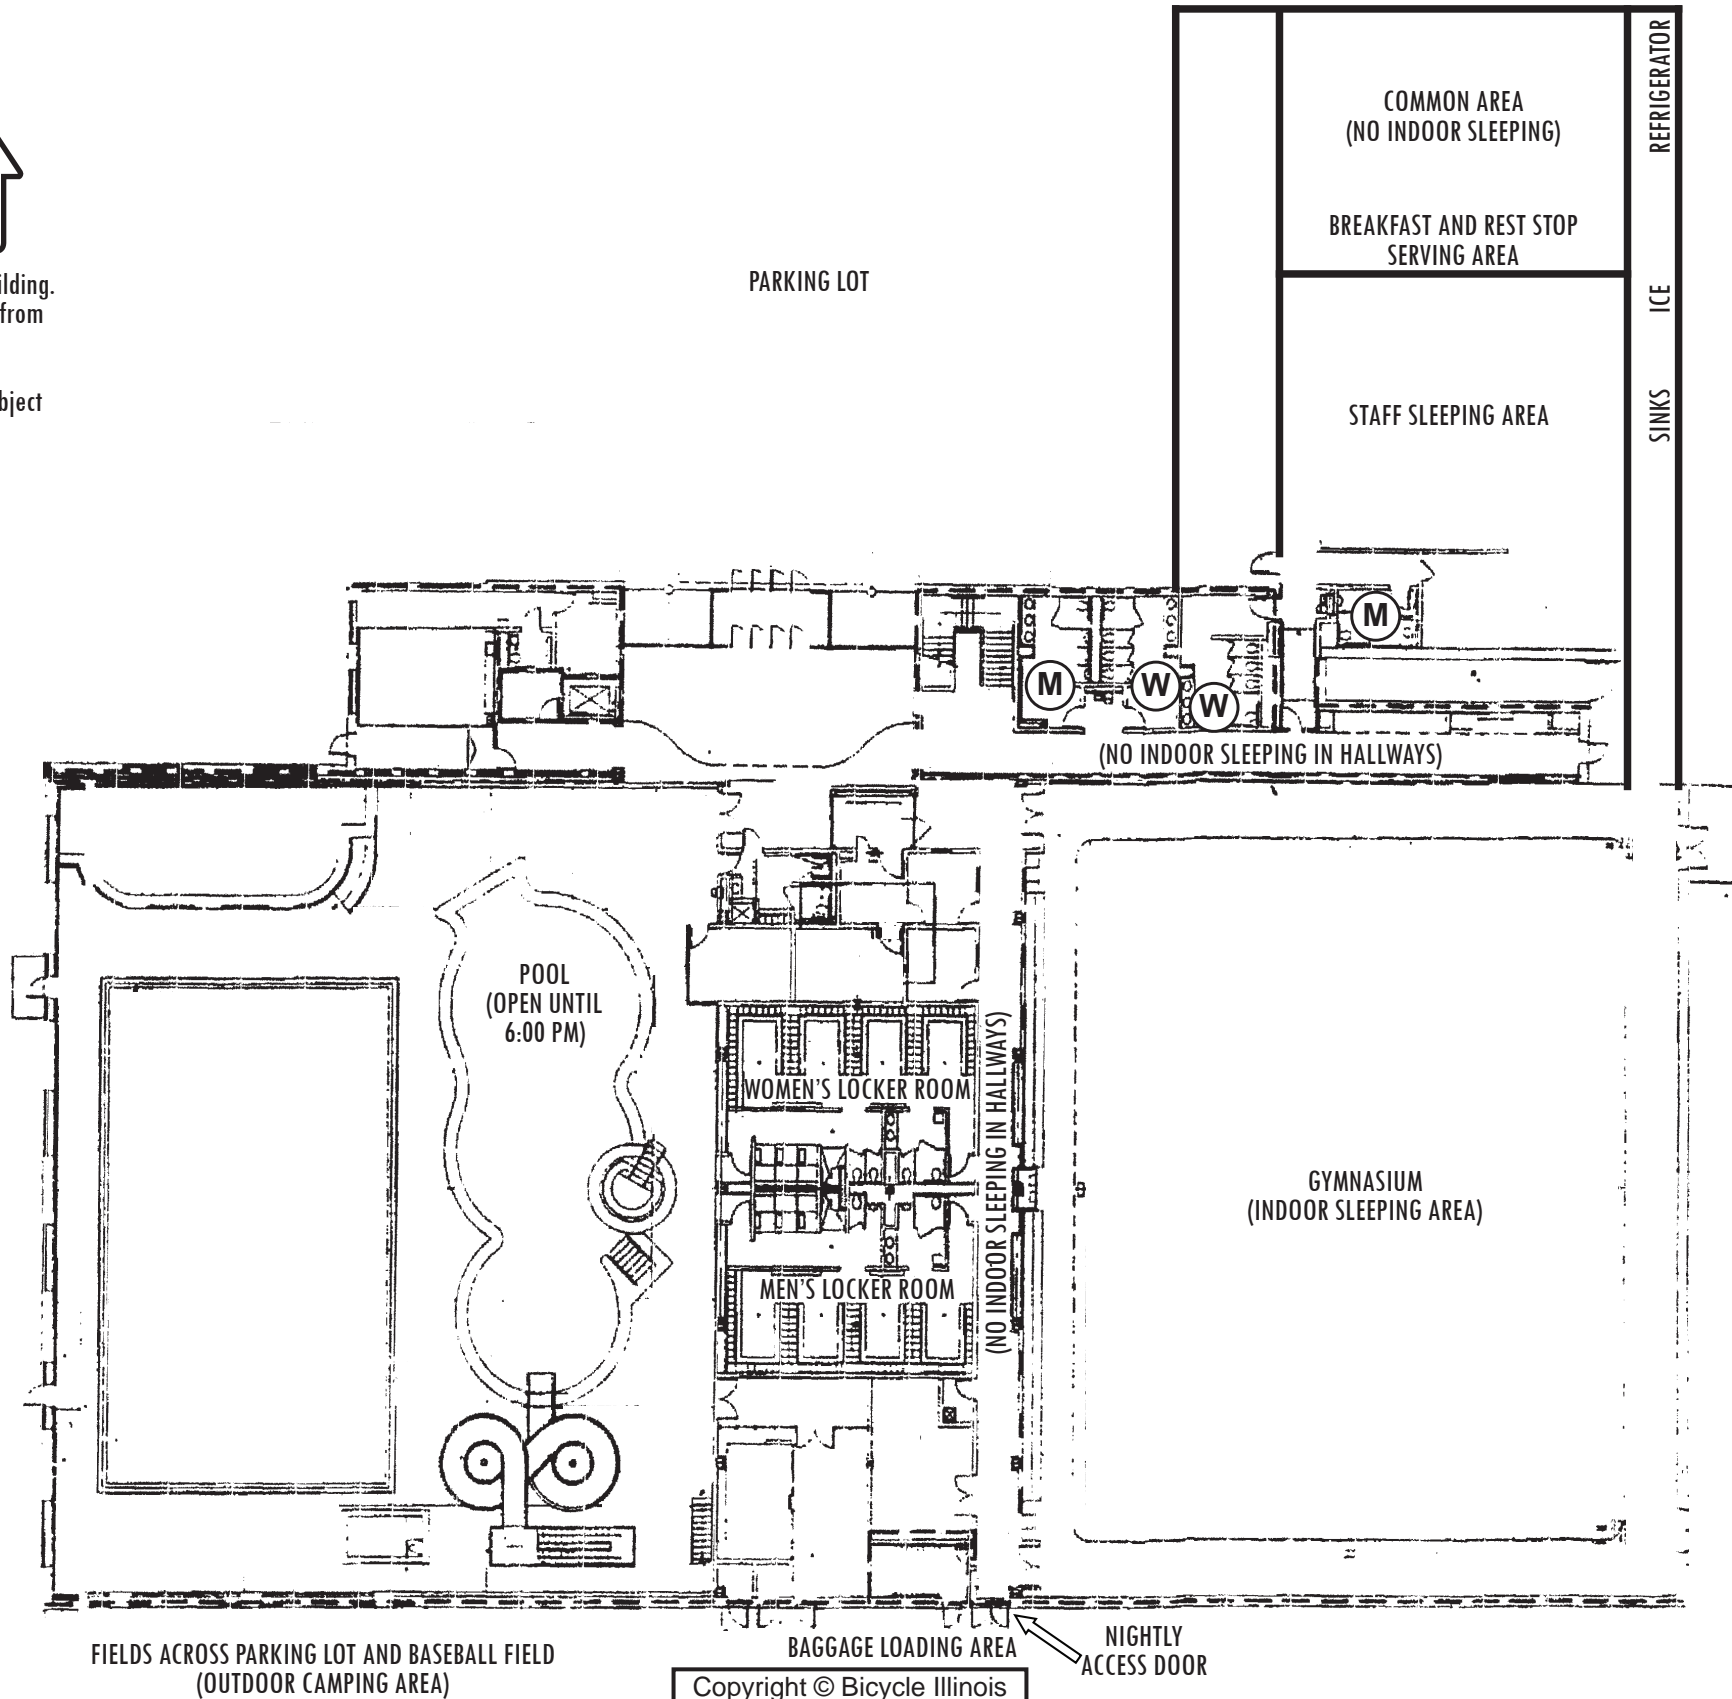

Centralia Main Lodging Site Building Map

Sunset: 8:22 PM

Oak St.

2nd St.

2nd St.

M = MEN'S BATHROOM

W = WOMEN'S BATHROOM

Cycling cleats are not allowed inside any building. Please be mindful of tracking dirt & grease from your bike as you pass through the facility.

Please note that all service locations are subject to change.

FIELDS ACROSS PARKING LOT AND BASEBALL FIELD
(OUTDOOR CAMPING AREA)

Copyright © Bicycle Illinois

NIGHTLY ACCESS DOOR

BICYCLE ILLINOIS
Illinois' Bicycle Touring Company
www.bicycleillinois.com