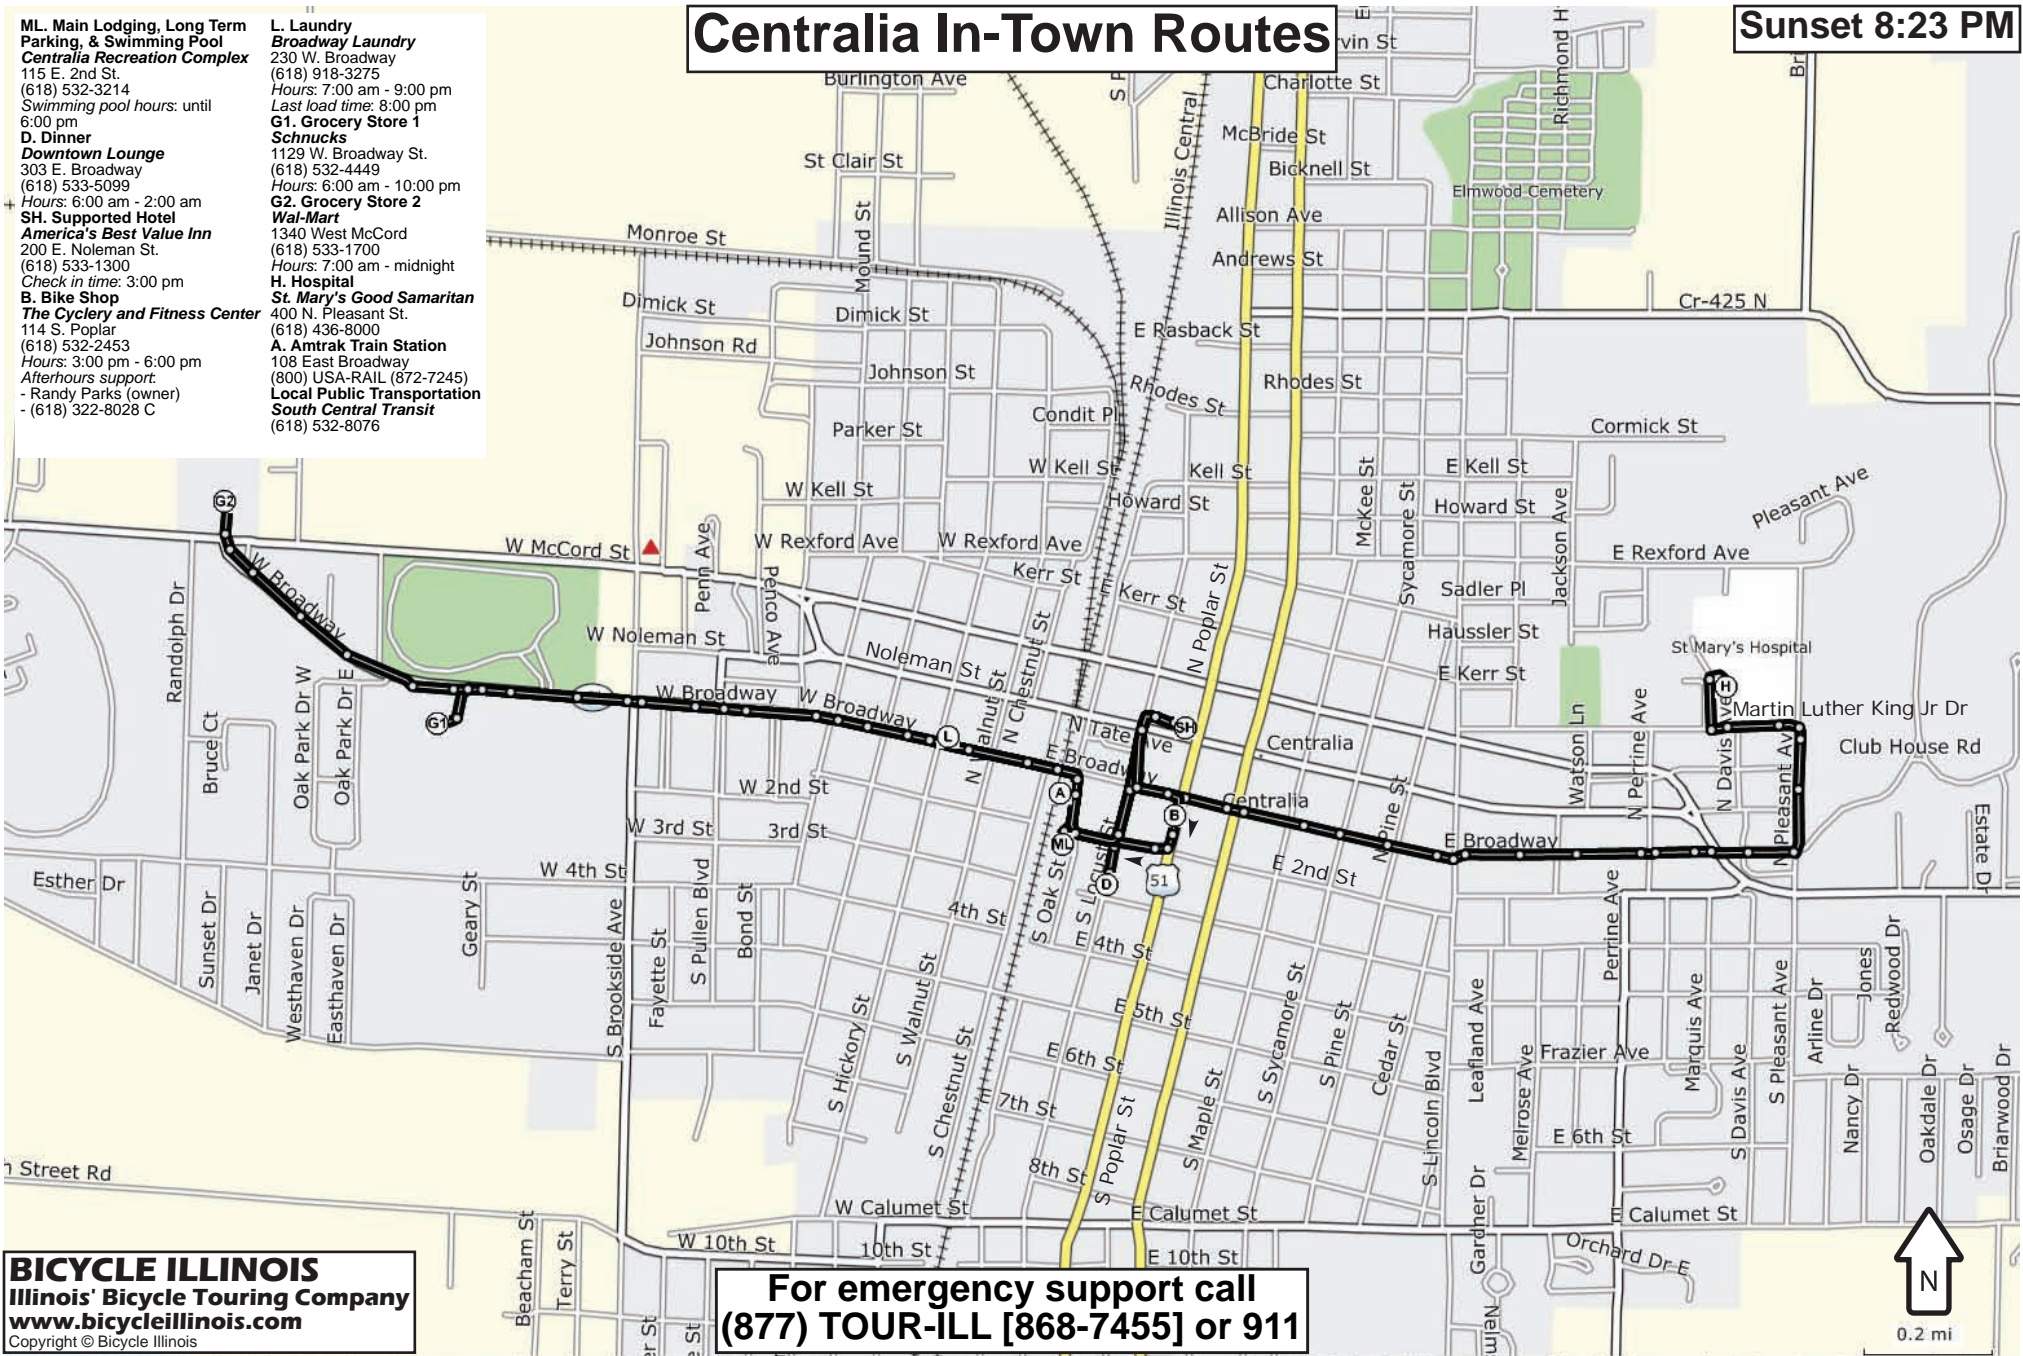

Centralia In-Town Routes

Sunset 8:23 PM

ML. Main Lodging, Long Term Parking, & Swimming Pool
Centralia Recreation Complex
115 E. 2nd St.
(618) 532-3214
Swimming pool hours: until 6:00 pm
D. Dinner
Downtown Lounge
303 E. Broadway
(618) 533-5099
Hours: 6:00 am - 2:00 am
SH. Supported Hotel
America's Best Value Inn
200 E. Noleman St.
(618) 533-1300
Check in time: 3:00 pm
B. Bike Shop
The Cyclery and Fitness Center
114 S. Poplar
(618) 532-2453
Hours: 3:00 pm - 6:00 pm
Afterhours support:
- Randy Parks (owner)
- (618) 322-8028 C

L. Laundry
Broadway Laundry
230 W. Broadway
(618) 918-3275
Hours: 7:00 am - 9:00 pm
Last load time: 8:00 pm
G1. Grocery Store 1
Schnucks
1129 W. Broadway St.
(618) 532-4449
Hours: 6:00 am - 10:00 pm
G2. Grocery Store 2
Wal-Mart
1340 West McCord
(618) 533-1700
Hours: 7:00 am - midnight
H. Hospital
St. Mary's Good Samaritan
400 N. Pleasant St.
(618) 436-8000
A. Amtrak Train Station
108 East Broadway
(800) USA-RAIL (872-7245)
Local Public Transportation
South Central Transit
(618) 532-8076

BICYCLE ILLINOIS
Illinois' Bicycle Touring Company
www.bicycleillinois.com
Copyright © Bicycle Illinois

For emergency support call
(877) TOUR-ILL [868-7455] or 911

0.2 mi