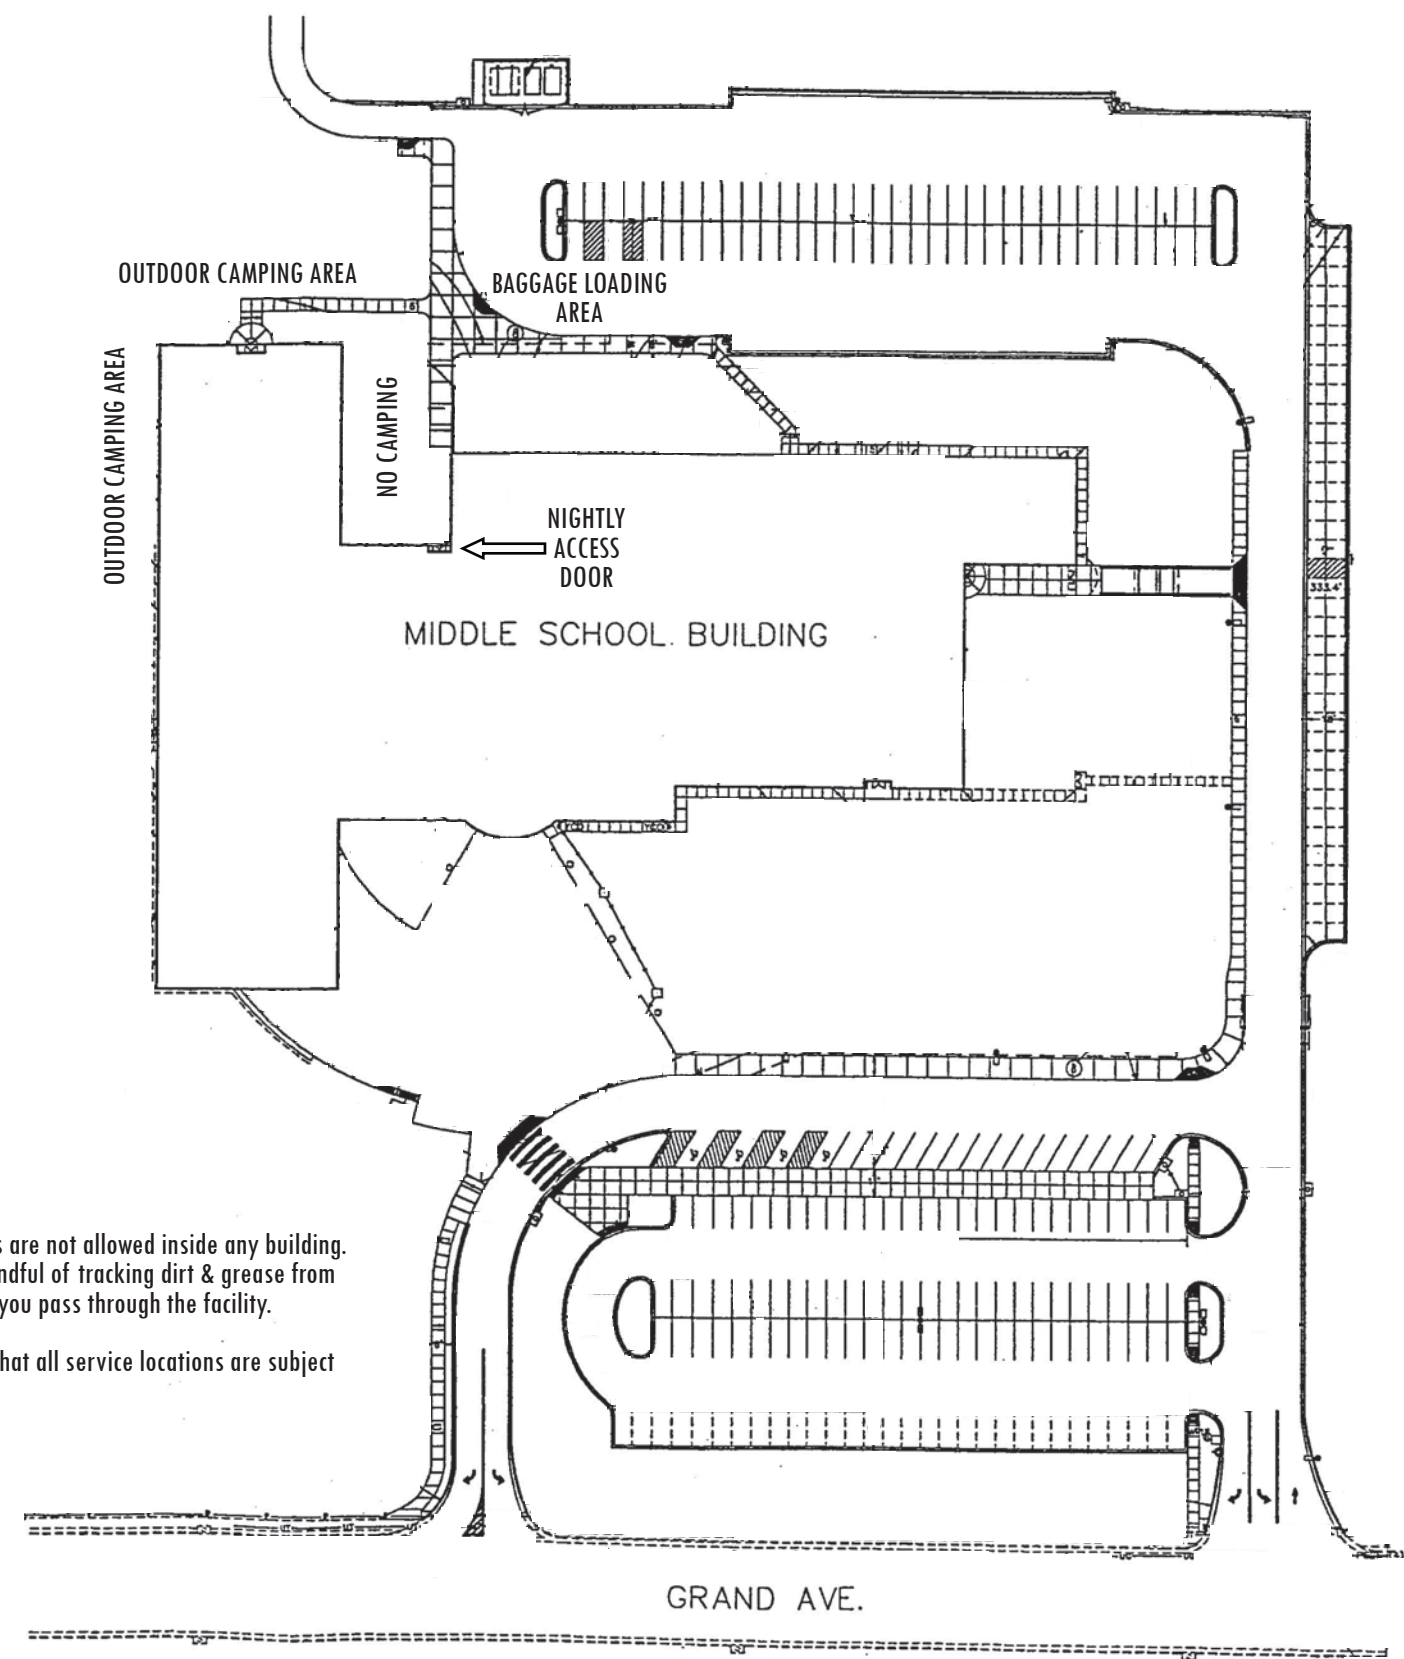

Carbondale Main Lodging Site Building Map

Sunset: 8:21 PM

M = MEN'S BATHROOM
W = WOMEN'S BATHROOM

Cycling cleats are not allowed inside any building. Please be mindful of tracking dirt & grease from your bike as you pass through the facility.

Please note that all service locations are subject to change.

Grand Ave.

Grand Ave.

Grand Ave.

Carbondale Main Lodging Site Grounds Map

Sunset: 8:21 PM

Cycling cleats are not allowed inside any building. Please be mindful of tracking dirt & grease from your bike as you pass through the facility.