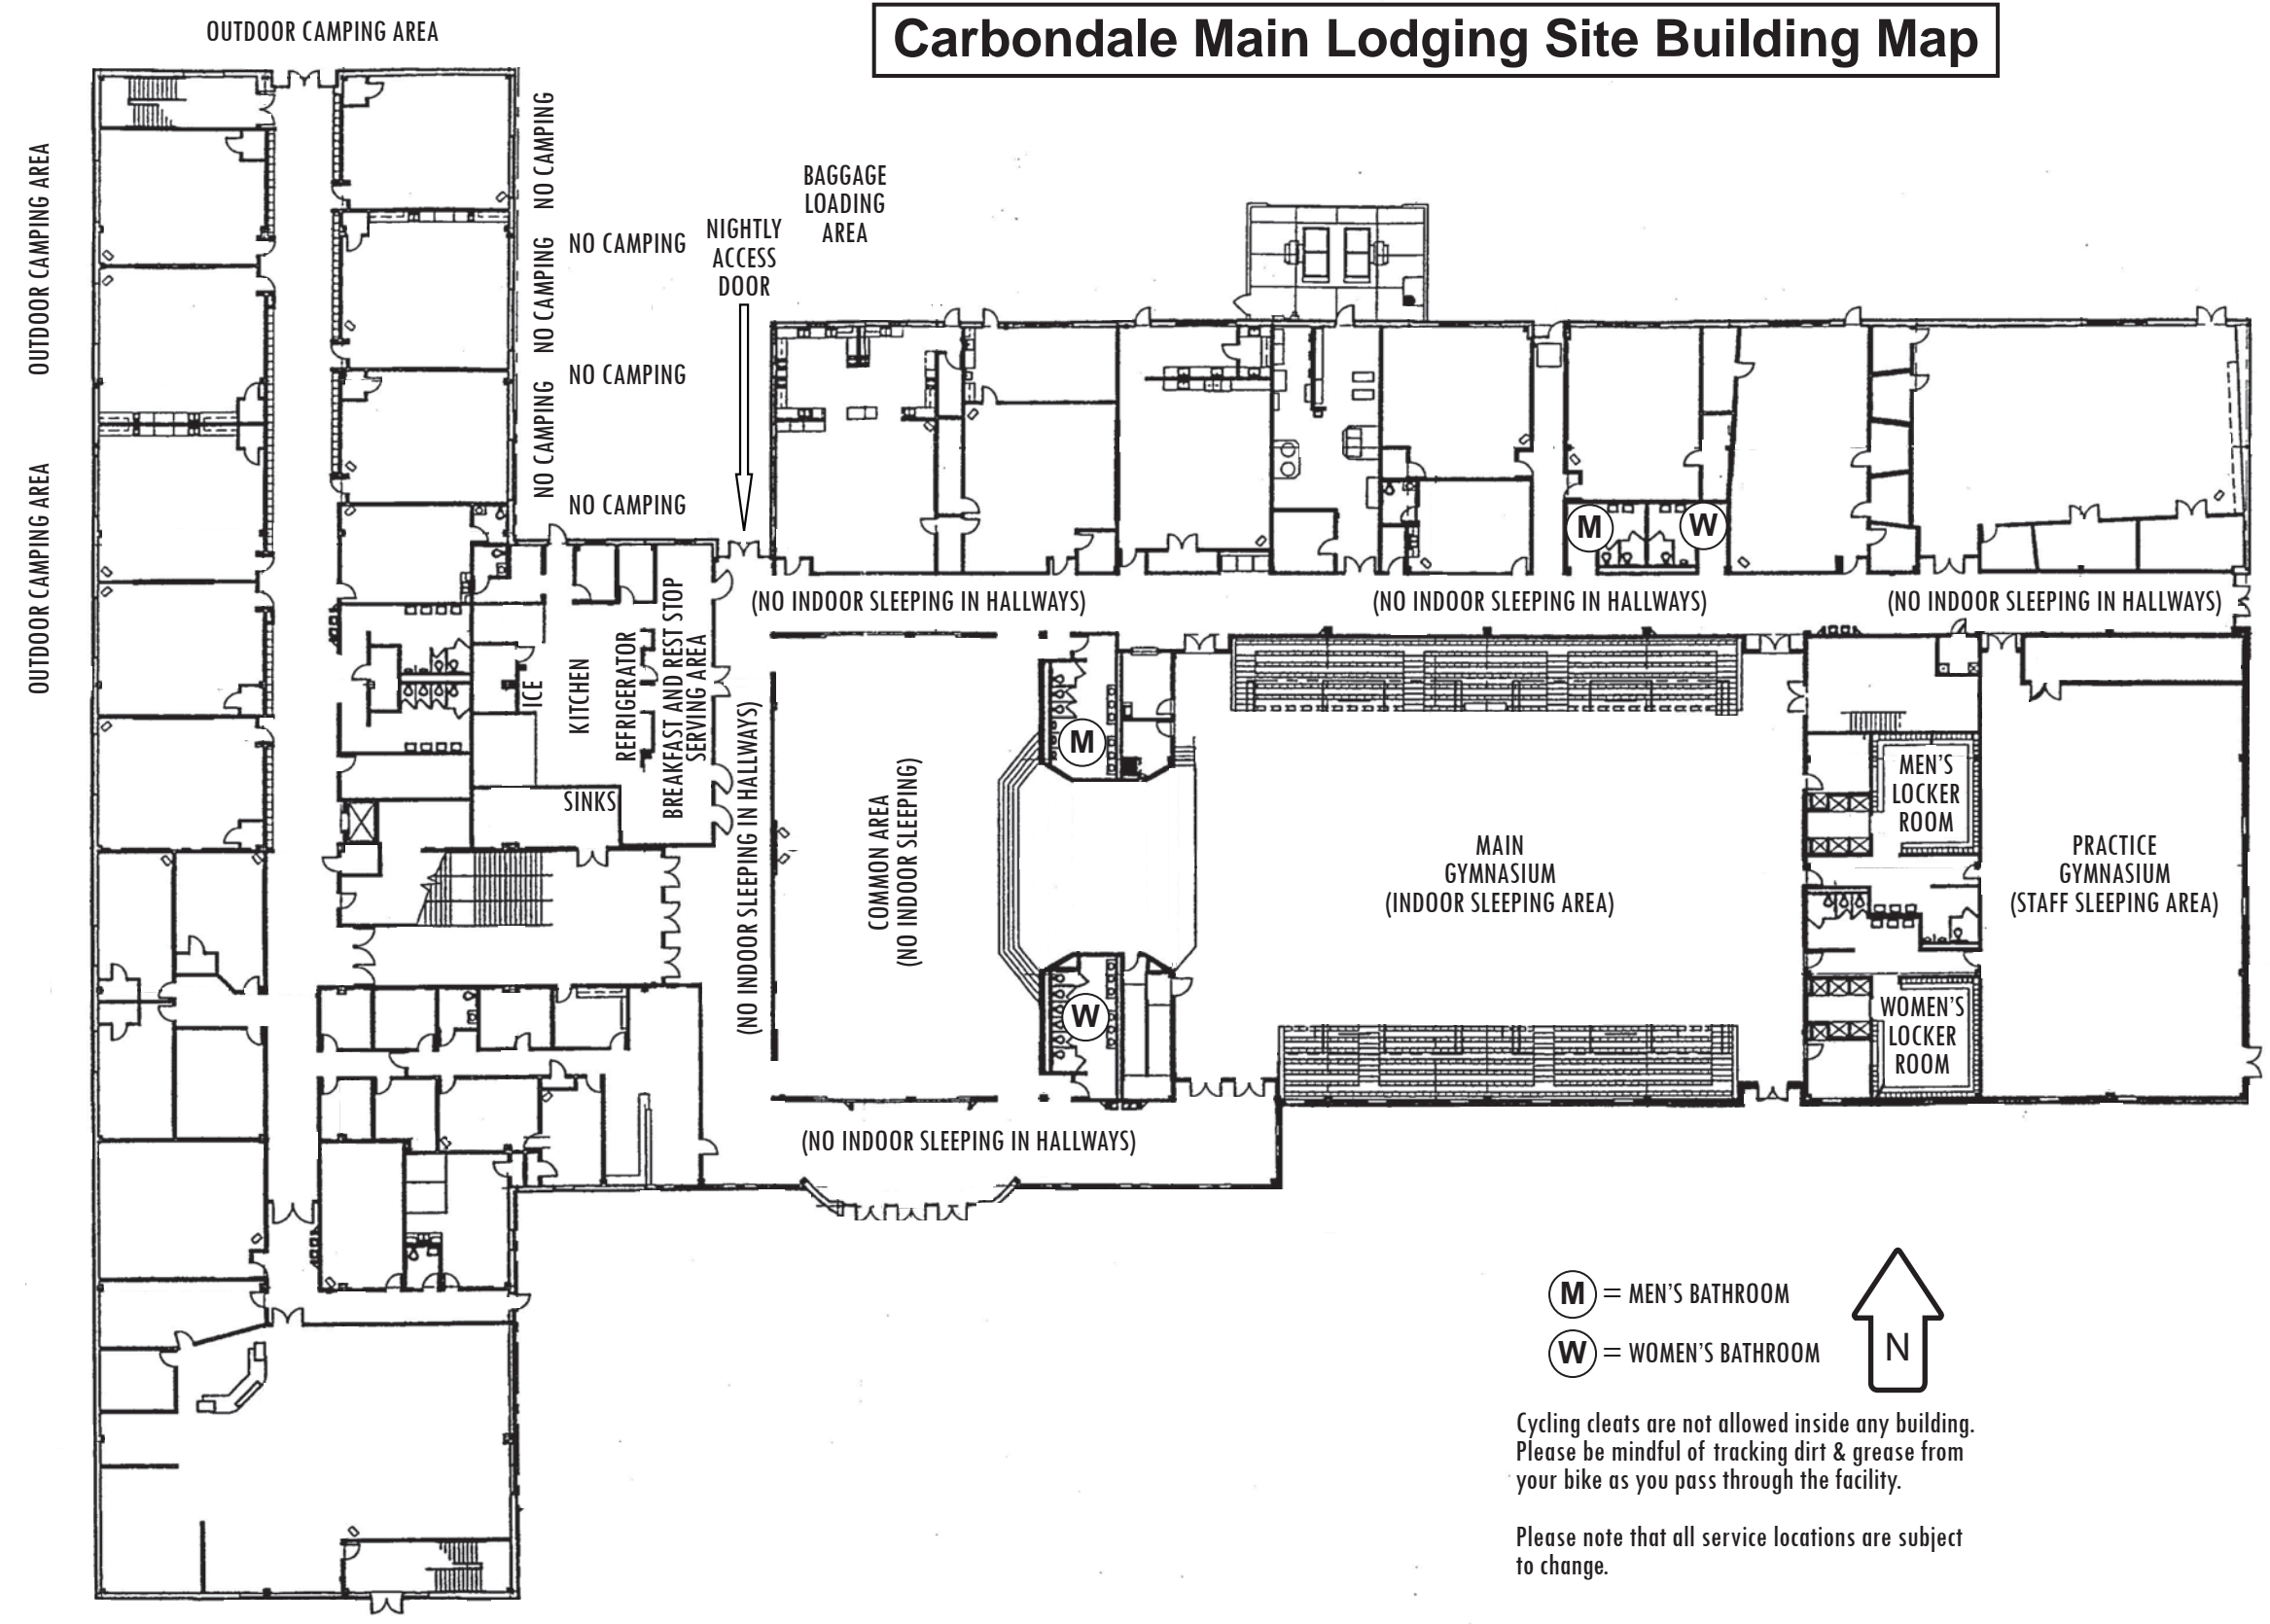

Carbondale Main Lodging Site Building Map

Sunset: 8:21 PM

M = MEN'S BATHROOM
W = WOMEN'S BATHROOM

Cycling cleats are not allowed inside any building. Please be mindful of tracking dirt & grease from your bike as you pass through the facility.

Please note that all service locations are subject to change.

Grand Ave.

Grand Ave.

Grand Ave.

Carbondale Main Lodging Site Grounds Map

Sunset: 8:21 PM

Cycling cleats are not allowed inside any building. Please be mindful of tracking dirt & grease from your bike as you pass through the facility.