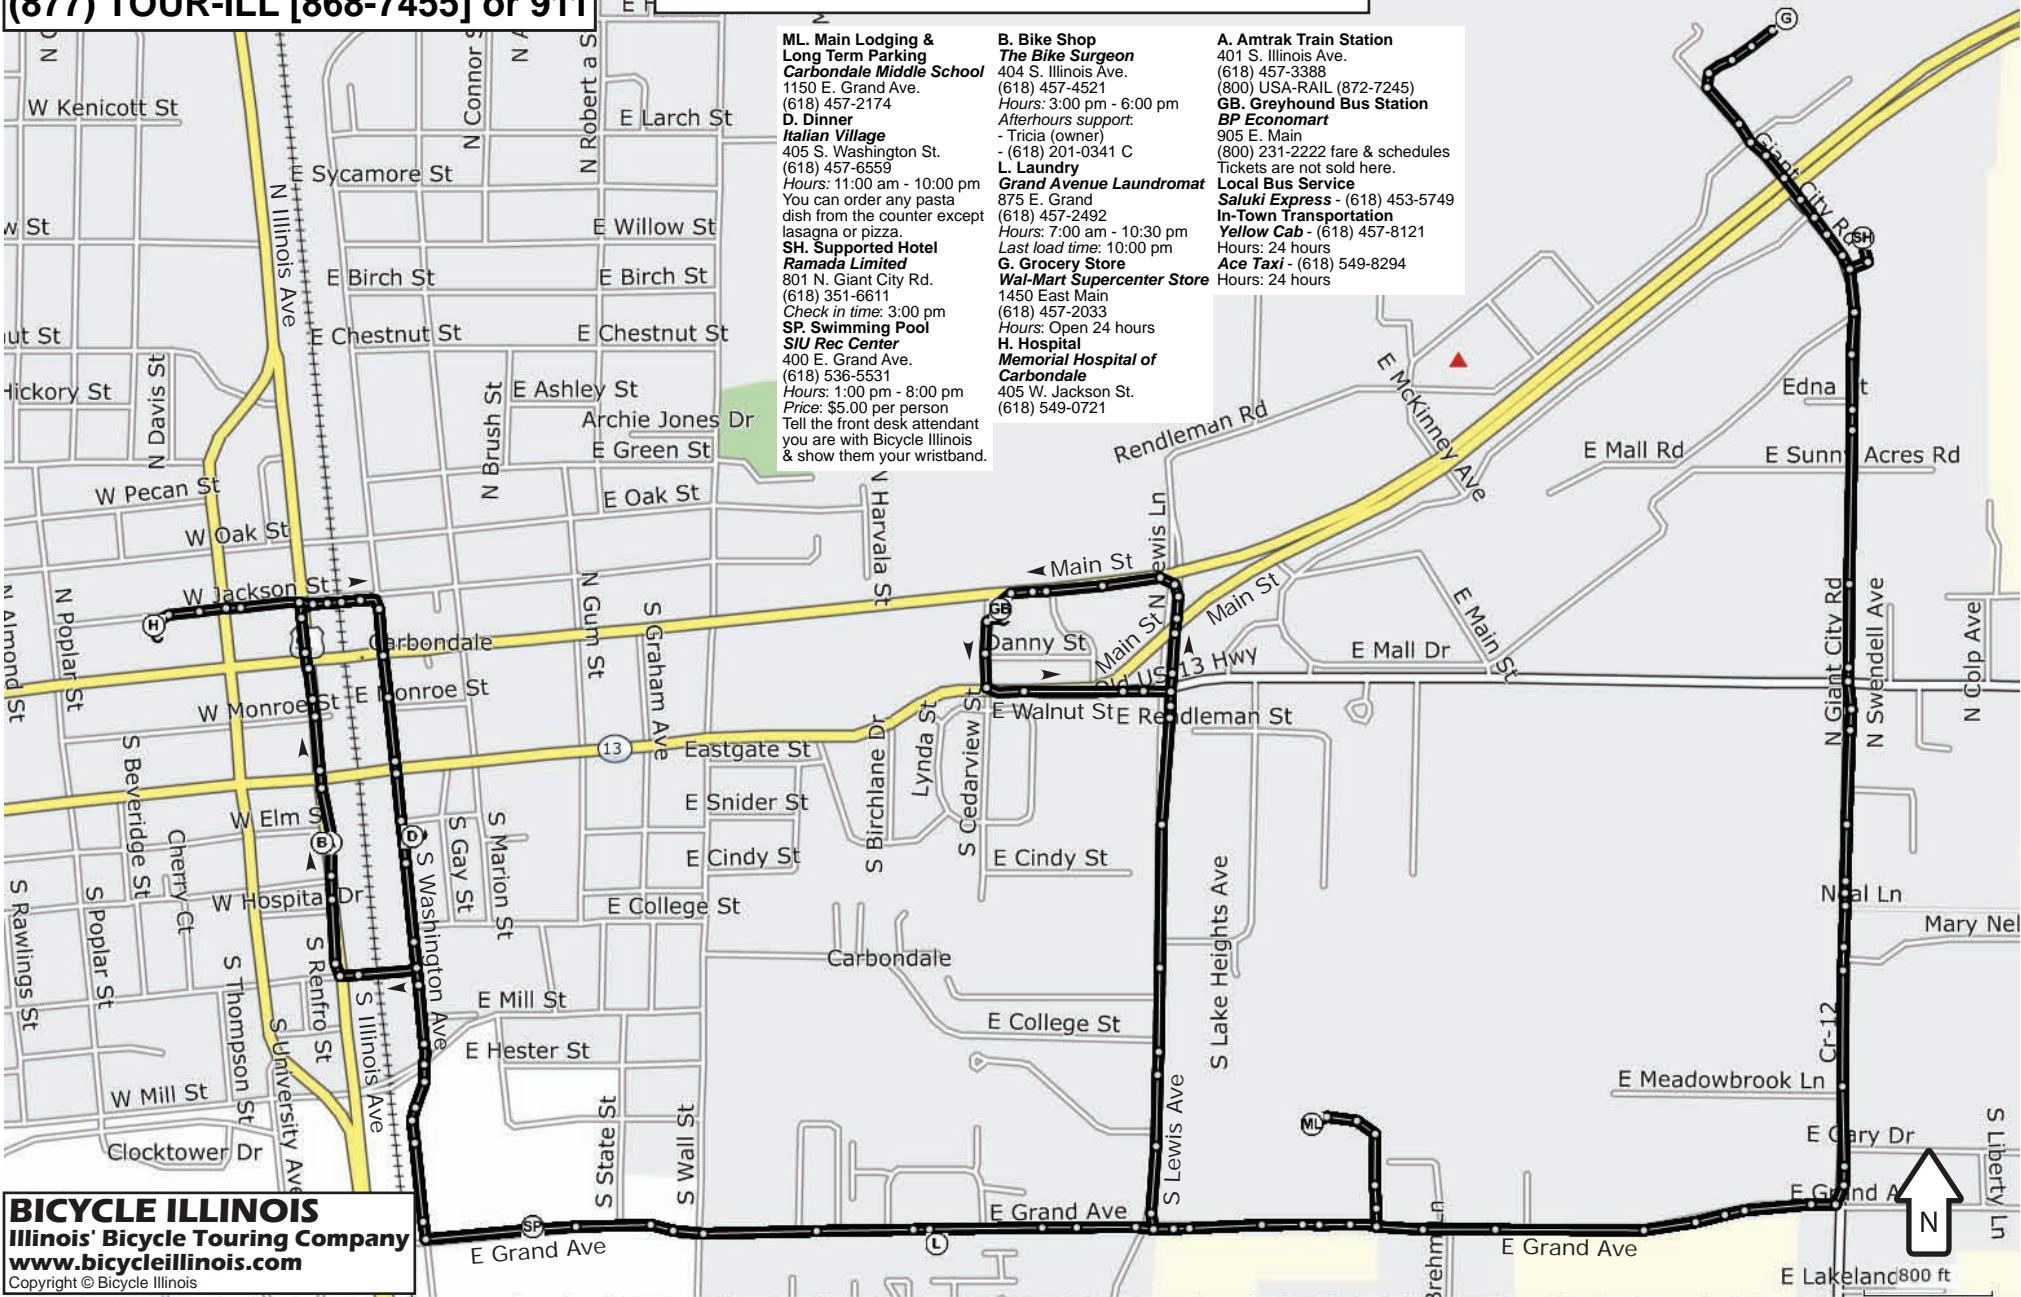

**For emergency support call
(877) TOUR-ILL [868-7455] or 911**

Carbondale In-Town Routes

Sunset: 8:21 PM

ML. Main Lodging & Long Term Parking
Carbondale Middle School
1150 E. Grand Ave.
(618) 457-2174
D. Dinner
Italian Village
405 S. Washington St.
(618) 457-6559
Hours: 11:00 am - 10:00 pm
You can order any pasta dish from the counter except lasagna or pizza.
SH. Supported Hotel
Ramada Limited
801 N. Giant City Rd.
(618) 351-6611
Check in time: 3:00 pm
SP. Swimming Pool
SIU Rec Center
400 E. Grand Ave.
(618) 536-5531
Hours: 1:00 pm - 8:00 pm
Price: $5.00 per person
Tell the front desk attendant you are with Bicycle Illinois & show them your wristband.

B. Bike Shop
The Bike Surgeon
404 S. Illinois Ave.
(618) 457-4521
Hours: 3:00 pm - 6:00 pm
Afterhours support:
- Tricia (owner)
- (618) 201-0341 C
L. Laundry
Grand Avenue Laundromat
875 E. Grand
(618) 457-2492
Hours: 7:00 am - 10:30 pm
Last load time: 10:00 pm
G. Grocery Store
Wal-Mart Supercenter Store
1450 East Main
(618) 457-2033
Hours: Open 24 hours
H. Hospital
Memorial Hospital of Carbondale
405 W. Jackson St.
(618) 549-0721

A. Amtrak Train Station
401 S. Illinois Ave.
(618) 457-3388
(800) USA-RAIL (872-7245)
GB. Greyhound Bus Station
BP. EconoMart
905 E. Main
(800) 231-2222 fare & schedules
Tickets are not sold here.
Local Bus Service
Saluki Express - (618) 453-5749
In-Town Transportation
Yellow Cab - (618) 457-8121
Hours: 24 hours
Ace Taxi - (618) 549-8294
Hours: 24 hours

BICYCLE ILLINOIS
Illinois' Bicycle Touring Company
www.bicycleillinois.com
Copyright © Bicycle Illinois

STAFF CELL PHONES: Rob Layton (312) 342-5514 | Cole Bates (231) 736-7172 | Tomas Lopez-Betanzos (517) 281-0700 | **RIDE INFORMATION AND UPDATES:** (206) 339-3766