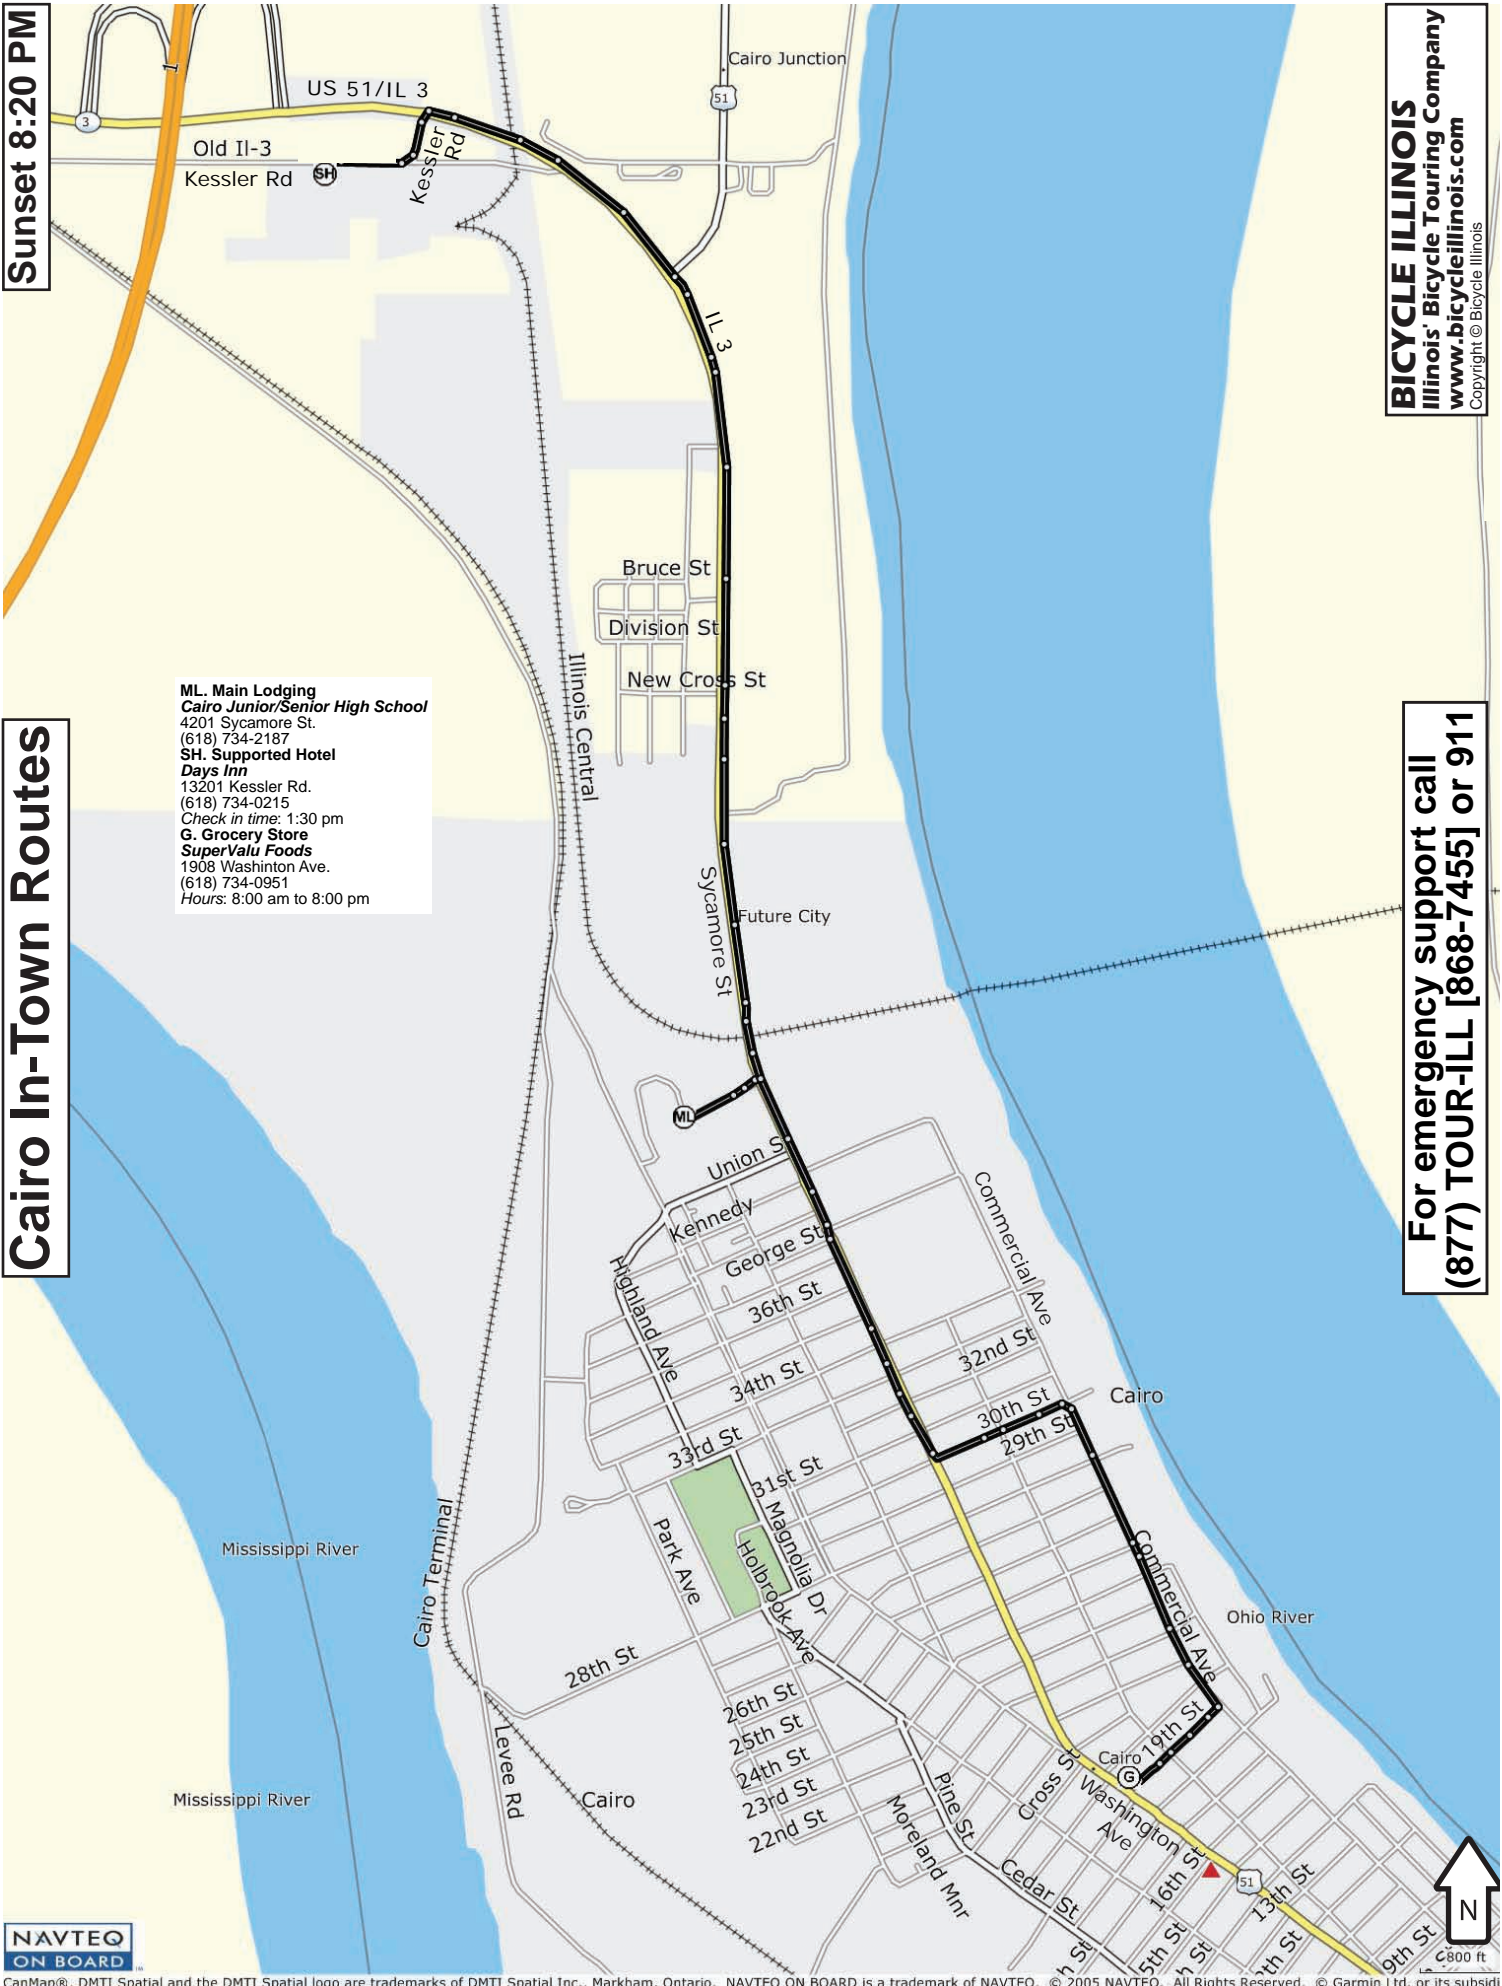

Cairo In-Town Routes

Sunset 8:20 PM

ML. Main Lodging
Cairo Junior/Senior High School
4201 Sycamore St.
(618) 734-2187
SH. Supported Hotel
Days Inn
13201 Kessler Rd.
(618) 734-0215
Check in time: 1:30 pm
G. Grocery Store
SuperValu Foods
1908 Washinton Ave.
(618) 734-0951
Hours: 8:00 am to 8:00 pm

BICYCLE ILLINOIS
Illinois' Bicycle Touring Company
www.bicycleillinois.com
Copyright © Bicycle Illinois

For emergency support call
(877) TOUR-ILL [868-7455] or 911

STAFF CELL PHONES: Rob Layton (312) 342-5514 | Cole Bates (231) 736-7172 | Tomas Lopez-Betanzos (517) 281-0700 | RIDE INFORMATION AND UPDATES: (206) 339-3766

CanMap®, DMTI Spatial and the DMTI Spatial logo are trademarks of DMTI Spatial Inc., Markham, Ontario. NAVTEQ ON BOARD is a trademark of NAVTEQ. © 2005 NAVTEQ. All Rights Reserved. © Garmin Ltd. or its subsidiary