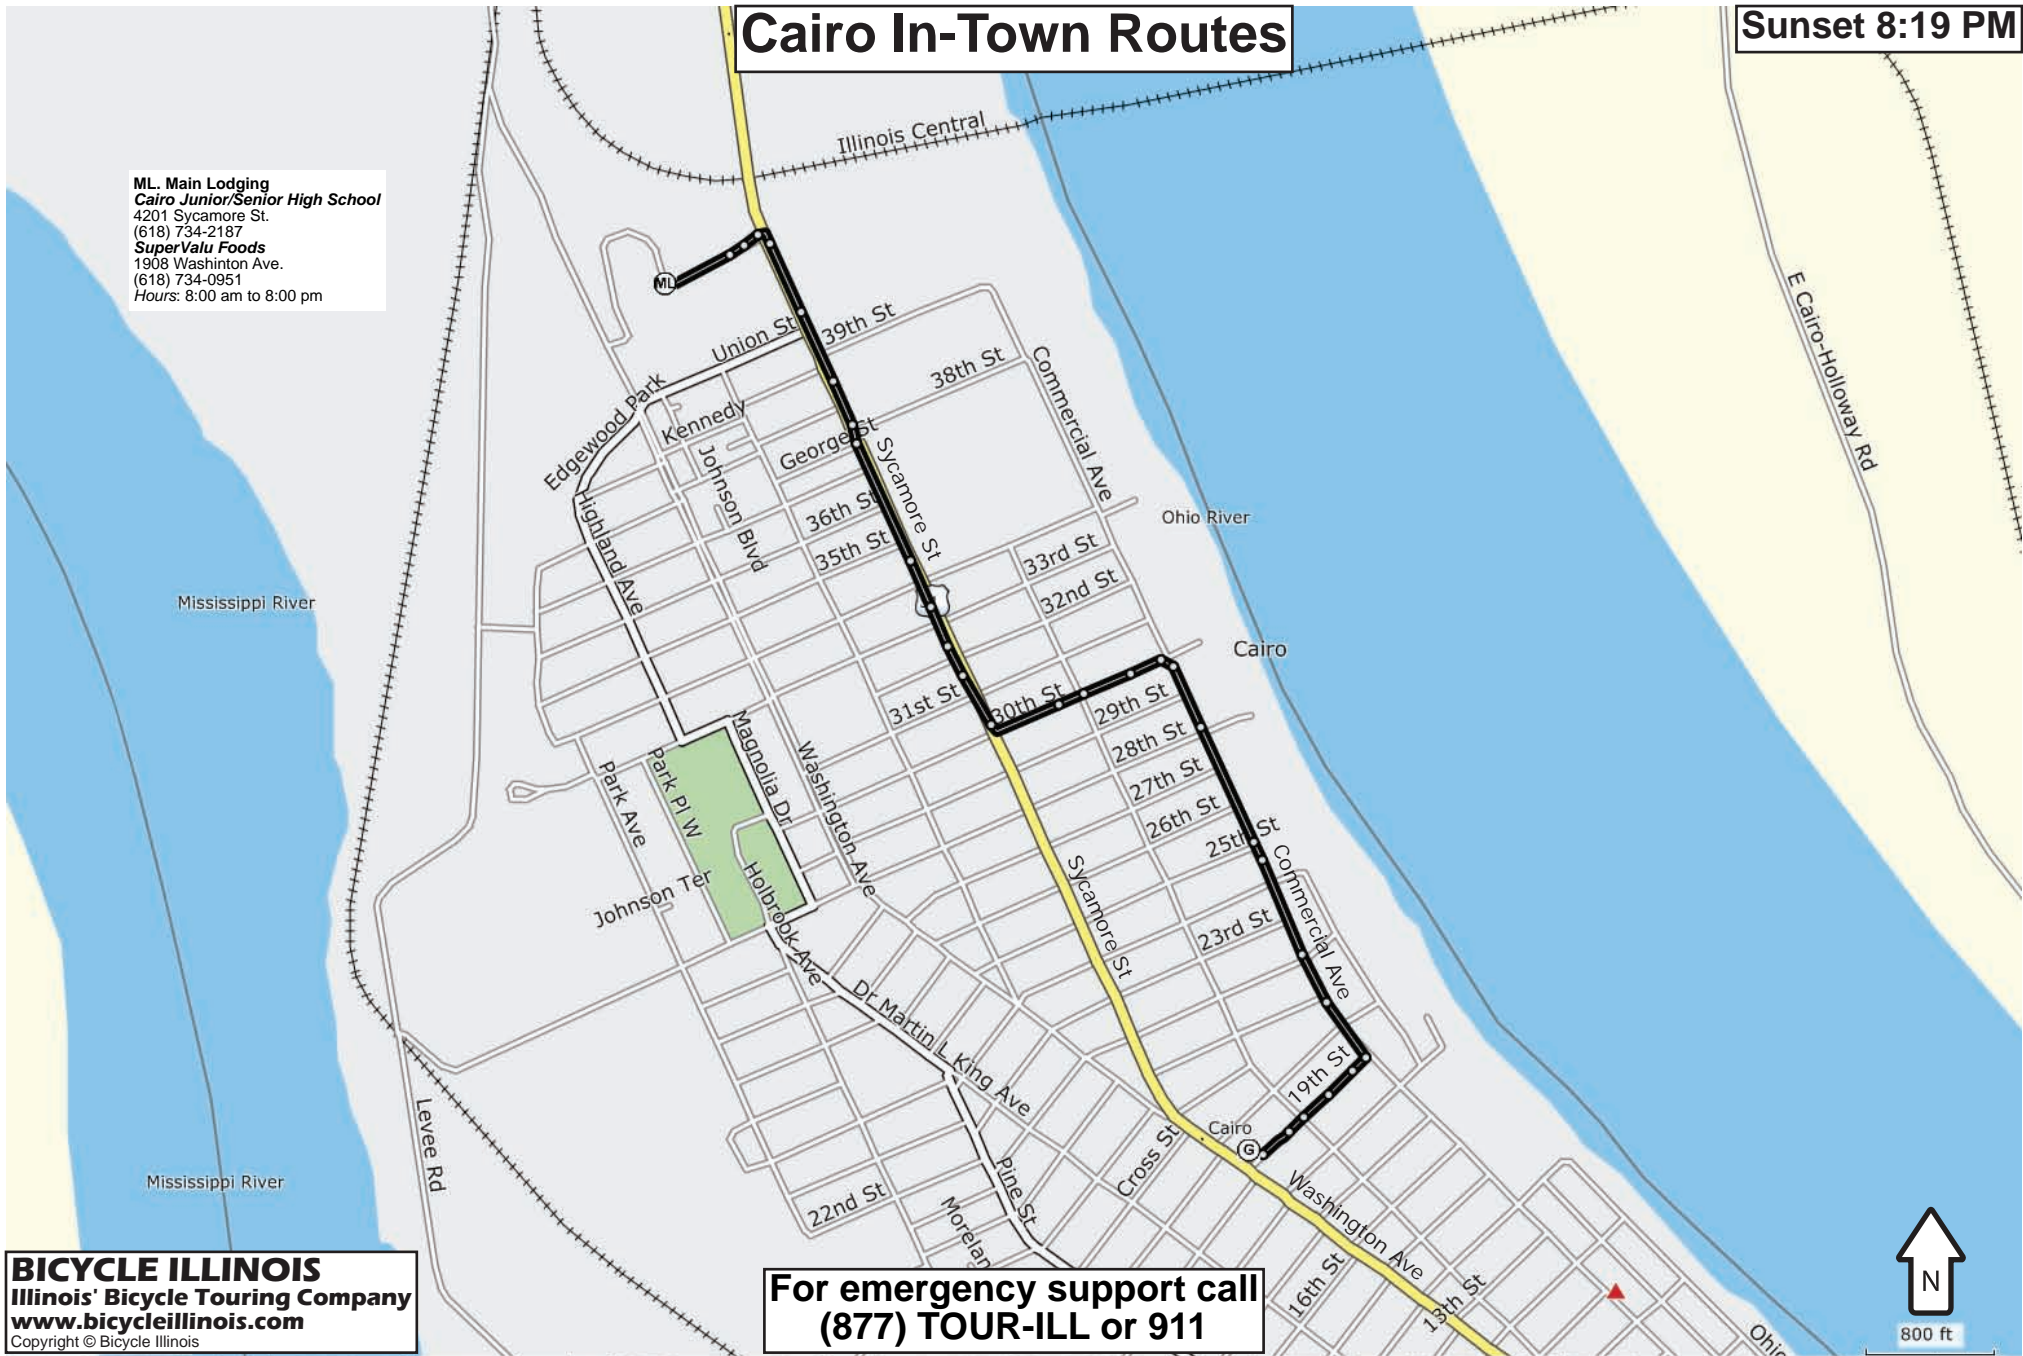

Cairo Main Lodging In-Town Routes

Sunset: 8:19 PM

<u>Cue</u>	<u>Mile</u>	<u>Incr.</u>	<u>Action</u>	<u>Description</u>
Grocery Store				
1I-1	0.0	0.0	Straight	Straight on drive out of Cairo Jr.-Sr. High School
1I-2	0.1	0.1	R	R on Sycamore St. (also known as US 51) out of Cairo Jr.-Sr. High School
1I-3	0.8	0.7	L	L on 30th St.
1I-4	1.0	0.2	R	R on Commercial Ave.
1I-5	1.5	0.5	R	R on 19th St.
1I-6	1.7	0.2	R	R into grocery store parking lot
1I-7			Stop	Grocery Store - SuperValu Foods on R
1I-8			L	L on 19th St. out of grocery store parking lot
1I-9	1.9	0.2	L	L on Commercial Ave.
1I-10	2.4	0.5	L	L on 30th St.
1I-11	2.6	0.2	R	R on Sycamore St. (also known as US 51)
1I-12	3.3	0.7	L	L on drive into Cairo Jr.-Sr. High School
1I-13	3.4	0.1	Stop	Main Lodging - Cairo Jr.-Sr. High School

Cairo In-Town Routes

Sunset 8:19 PM

ML. Main Lodging
Cairo Junior/Senior High School
4201 Sycamore St.
(618) 734-2187
SuperValu Foods
1908 Washinton Ave.
(618) 734-0951
Hours: 8:00 am to 8:00 pm

BICYCLE ILLINOIS
Illinois' Bicycle Touring Company
www.bicycleillinois.com
Copyright © Bicycle Illinois